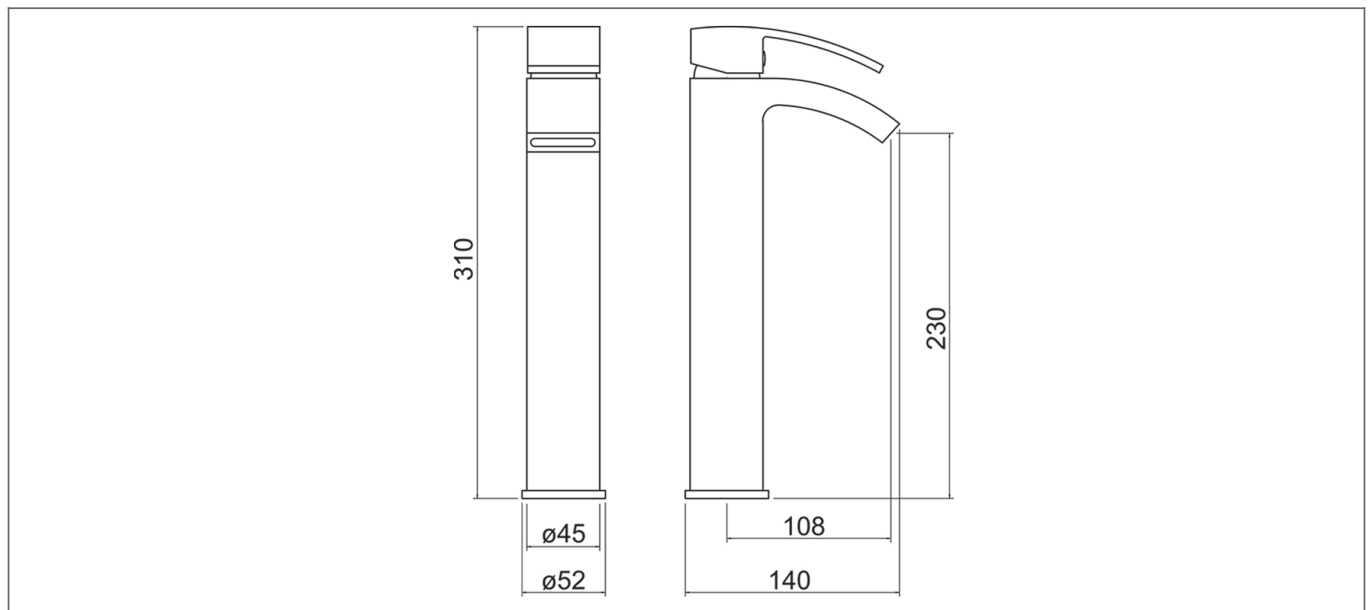

Technical Datasheet

Product Code: TT807

Product Description: Trisen Mijas Tall Mono Basin Mixer Black

Specification

Product Guarantee:	Lifetime
Barcode:	5056474517181
Material:	Brass
Handle Type:	Lever
Min Operating Pressure:	1 Bar
Waste Included:	No
Number Of Tap Holes:	1
Projection (mm):	108
Flow Rate 1 Bar (L/min):	11.4
Flow Rate 2 Bar (L/min):	16
Flow Rate 3 Bar (L/min):	19.5
Flow Rate 4 Bar (L/min):	22.5
Flow Rate 5 Bar (L/min):	25.2
Colour:	Black

Technical Drawing

Dimensions: All measurements are in millimetres and are subject to normal manufacturing variations.

Due to a continuing development programme to improve design and performance, we reserve all rights to vary specifications without prior notice. Please note, all accessories are for photographic purposes only.