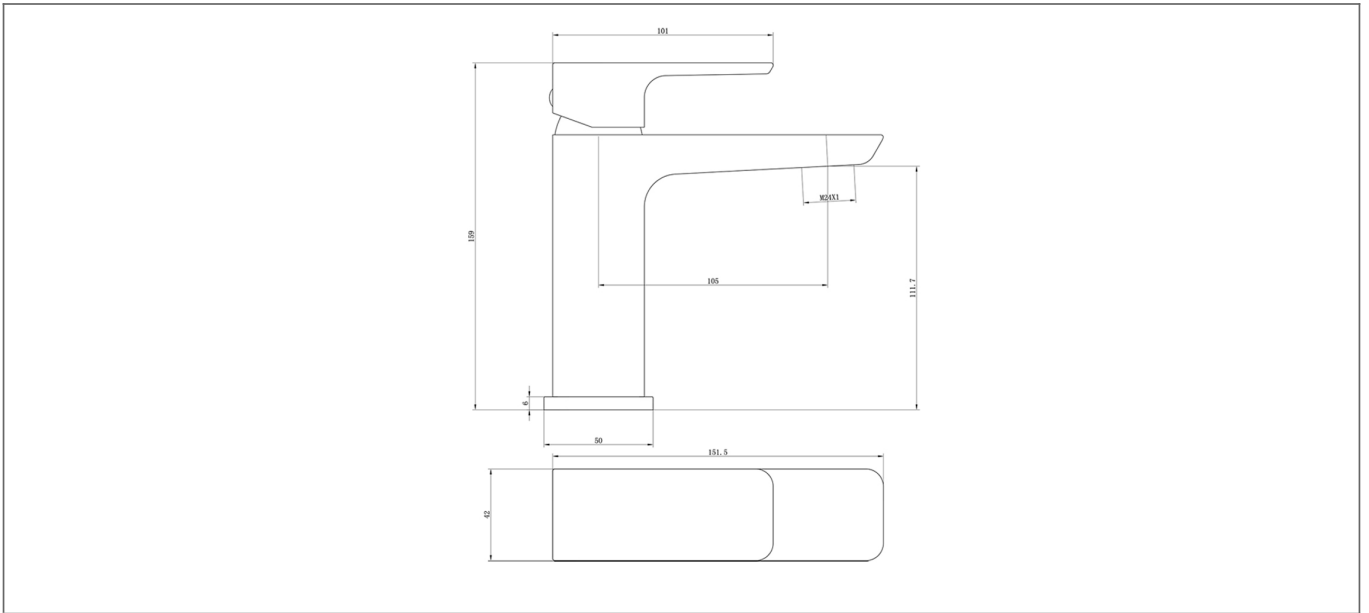

Technical Datasheet

Product Code: SY-D05BB

Product Description: Synergy Studio D Basin Mixer BB

Specification

Product Guarantee:	Lifetime
Barcode:	5056474512933
Material:	Brass
Handle Type:	Lever
Tap Pressure:	Low - High Pressure
Min Operating Pressure:	0.2 Bar
Waste Included:	Yes
Number Of Tap Holes:	1
Projection (mm):	105
Flow Rate 0.1 Bar (L/min):	3.6
Flow Rate 0.5 Bar (L/min):	7.3
Flow Rate 1 Bar (L/min):	10.3
Flow Rate 2 Bar (L/min):	14.5
Flow Rate 3 Bar (L/min):	17.8
Flow Rate 4 Bar (L/min):	20.5
Flow Rate 5 Bar (L/min):	22.9
Colour:	Brushed Brass

Dimensions: All measurements are in millimetres and are subject to normal manufacturing variations.

Due to a continuing development programme to improve design and performance, we reserve all rights to vary specifications without prior notice. Please note, all accessories are for photographic purposes only.

Technical Datasheet

Product Code: SY-D05BB

Product Description: Synergy Studio D Basin Mixer BB

Technical Drawing

Dimensions: All measurements are in millimetres and are subject to normal manufacturing variations.