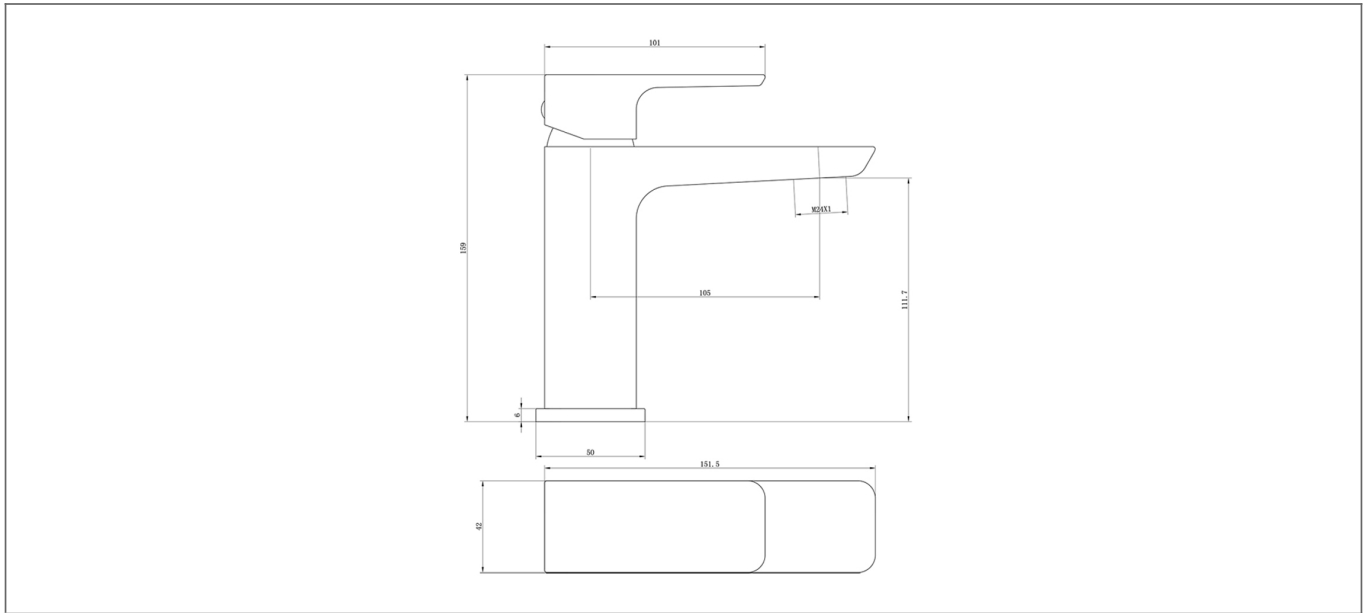

Technical Datasheet

Product Code: SY-D05-N

Product Description: Synergy Studio D Basin Mixer CP

Specification

Product Guarantee:	Lifetime
Barcode:	5056474512810
Material:	Brass
Handle Type:	Lever
Tap Pressure:	Low - High Pressure
Min Operating Pressure:	0.2 Bar
Waste Included:	Yes
Number Of Tap Holes:	1
Approvals:	WRAS Approved
Projection (mm):	105
Flow Rate 0.1 Bar (L/min):	3.6
Flow Rate 0.5 Bar (L/min):	7.3
Flow Rate 1 Bar (L/min):	10.3
Flow Rate 2 Bar (L/min):	14.5
Flow Rate 3 Bar (L/min):	17.8
Flow Rate 4 Bar (L/min):	20.5
Flow Rate 5 Bar (L/min):	22.9
Colour:	Chrome

Dimensions: All measurements are in millimetres and are subject to normal manufacturing variations.

Due to a continuing development programme to improve design and performance, we reserve all rights to vary specifications without prior notice. Please note, all accessories are for photographic purposes only.

Technical Datasheet

Product Code: SY-D05-N

Product Description: Synergy Studio D Basin Mixer CP

Technical Drawing

Dimensions: All measurements are in millimetres and are subject to normal manufacturing variations.