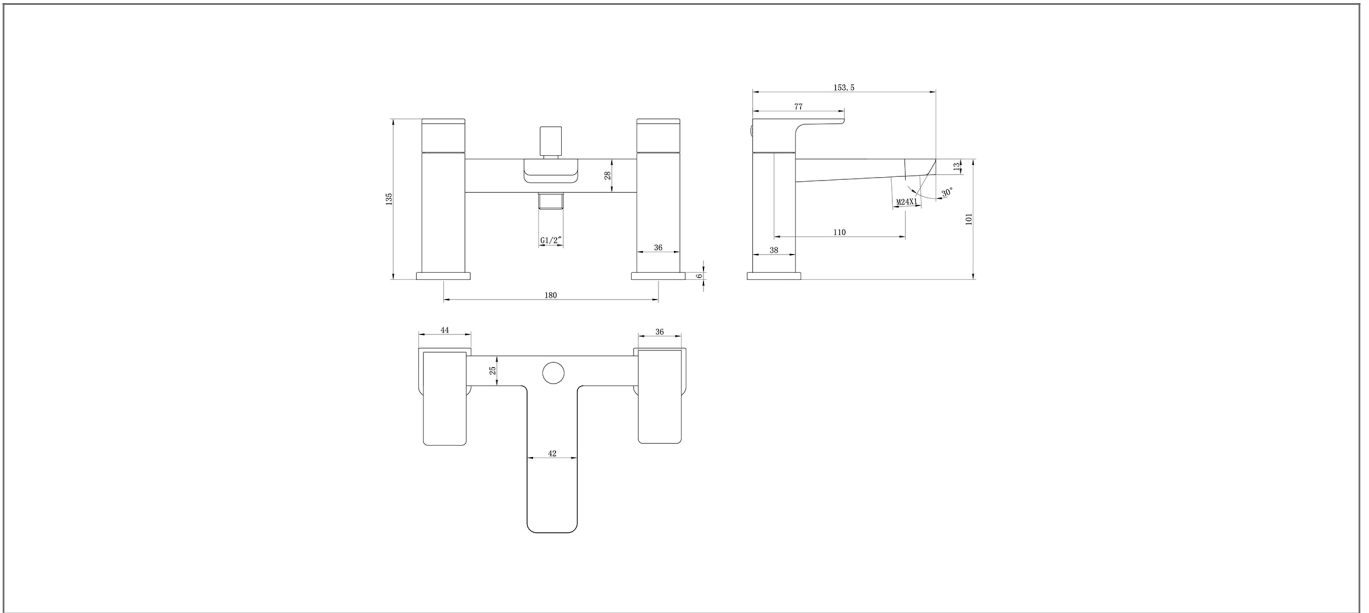

Technical Datasheet

Product Code: **SY-D04-N**

Product Description: **Synergy Studio D Bath Shower Mixer CP**

Specification

Product Guarantee:	Lifetime
Barcode:	5056474512841
Material:	Brass & Stainless Steel
Handle Type:	Lever
Tap Pressure:	Low - High Pressure
Min Operating Pressure:	0.2 Bar
Waste Included:	No
Number Of Tap Holes:	2
Approvals:	WRAS Approved
Projection (mm):	110
Flow Rate 0.1 Bar (L/min):	7.1
Flow Rate 0.5 Bar (L/min):	14.5
Flow Rate 1 Bar (L/min):	20.3
Flow Rate 2 Bar (L/min):	28.5
Flow Rate 3 Bar (L/min):	34.6
Flow Rate 4 Bar (L/min):	39.8
Flow Rate 5 Bar (L/min):	44
Colour:	Chrome

Dimensions: All measurements are in millimetres and are subject to normal manufacturing variations.

Due to a continuing development programme to improve design and performance, we reserve all rights to vary specifications without prior notice. Please note, all accessories are for photographic purposes only.

Technical Datasheet

Product Code: SY-D04-N

Product Description: Synergy Studio D Bath Shower Mixer CP

Technical Drawing

Dimensions: All measurements are in millimetres and are subject to normal manufacturing variations.