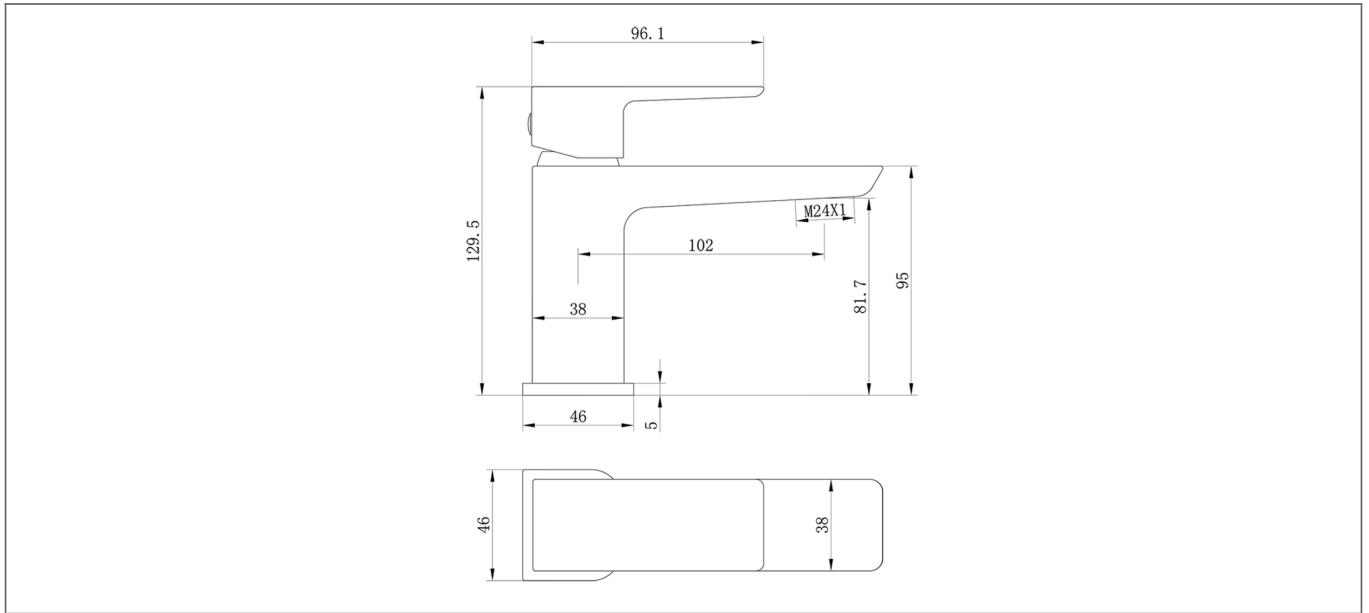

Technical Datasheet

Product Code: **SY-D07K**

Product Description: **Synergy Studio D Mini Basin Mixer Black (D07BP)**

Specification

Product Guarantee:	Lifetime
Barcode:	5056474512889
Material:	Brass
Handle Type:	Lever
Tap Pressure:	Low - High Pressure
Min Operating Pressure:	0.2 Bar
Waste Included:	Yes
Number Of Tap Holes:	1
Projection (mm):	102
Flow Rate 0.1 Bar (L/min):	3
Flow Rate 0.5 Bar (L/min):	6.1
Flow Rate 1 Bar (L/min):	8.5
Flow Rate 2 Bar (L/min):	11.9
Flow Rate 3 Bar (L/min):	14.5
Flow Rate 4 Bar (L/min):	16.7
Flow Rate 5 Bar (L/min):	18.7
Colour:	Black

Dimensions: All measurements are in millimetres and are subject to normal manufacturing variations.

Due to a continuing development programme to improve design and performance, we reserve all rights to vary specifications without prior notice. Please note, all accessories are for photographic purposes only.

Technical Datasheet

Product Code: SY-D07K

Product Description: Synergy Studio D Mini Basin Mixer Black (D07BP)

Technical Drawing

Dimensions: All measurements are in millimetres and are subject to normal manufacturing variations.