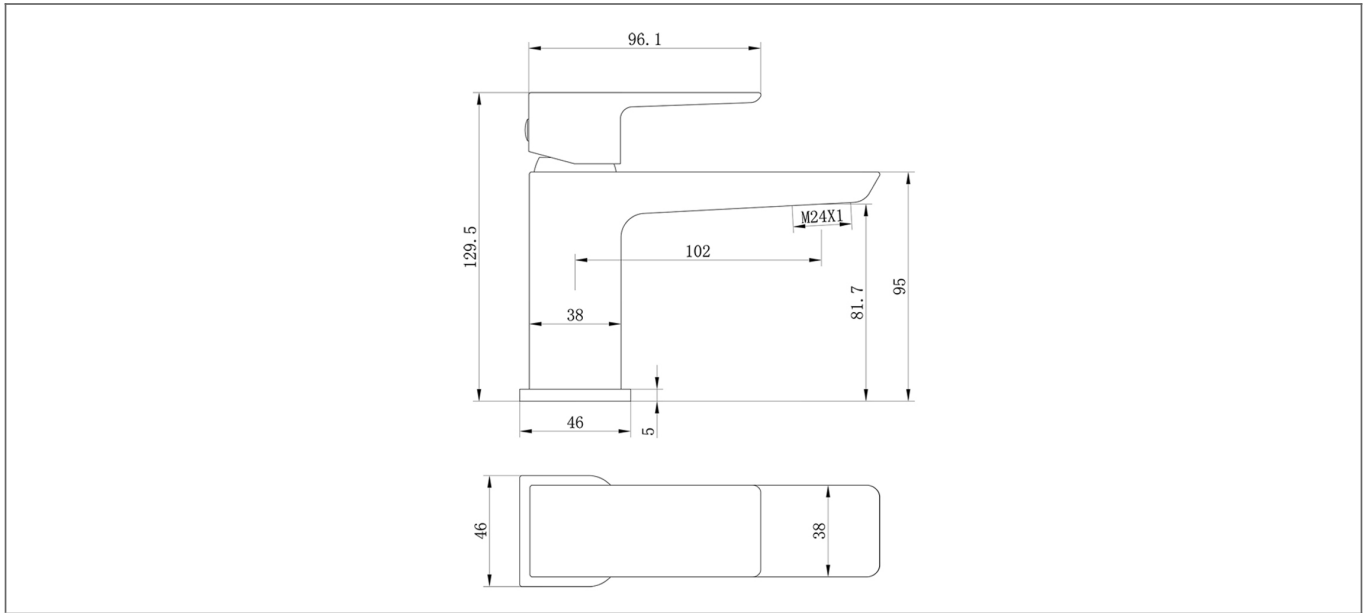

Technical Datasheet

Product Code: SY-D07-N

Product Description: **Synergy Studio D Mini Basin Mixer CP**

Specification

Product Guarantee:	Lifetime
Barcode:	5056474512827
Material:	Brass
Handle Type:	Lever
Tap Pressure:	Low - High Pressure
Min Operating Pressure:	0.2 Bar
Waste Included:	Yes
Number Of Tap Holes:	1
Projection (mm):	102
Flow Rate 0.1 Bar (L/min):	3
Flow Rate 0.5 Bar (L/min):	6.1
Flow Rate 1 Bar (L/min):	8.5
Flow Rate 2 Bar (L/min):	11.9
Flow Rate 3 Bar (L/min):	14.5
Flow Rate 4 Bar (L/min):	16.7
Flow Rate 5 Bar (L/min):	18.7
Colour:	Chrome

Dimensions: All measurements are in millimetres and are subject to normal manufacturing variations.

Due to a continuing development programme to improve design and performance, we reserve all rights to vary specifications without prior notice. Please note, all accessories are for photographic purposes only.

Technical Datasheet

Product Code: SY-D07-N

Product Description: Synergy Studio D Mini Basin Mixer CP

Technical Drawing

Dimensions: All measurements are in millimetres and are subject to normal manufacturing variations.