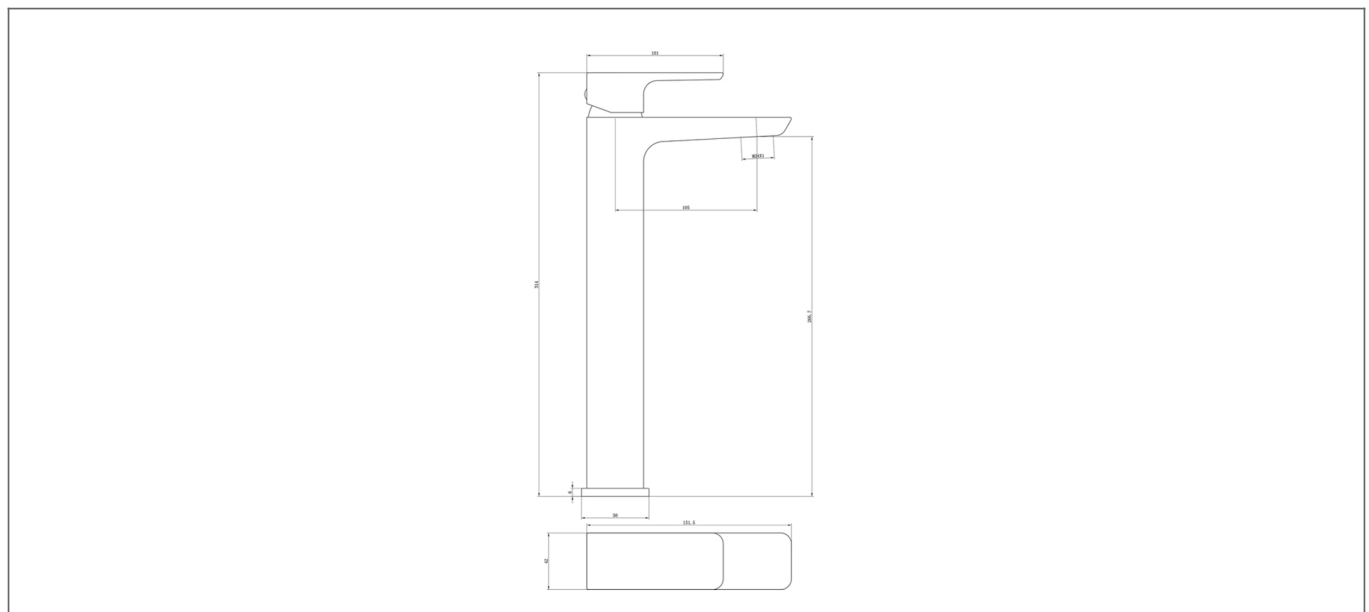

Technical Datasheet

Product Code: SY-D08BB

Product Description: Synergy Studio D Tall Basin Mixer BB

Specification

Product Guarantee:	Lifetime
Barcode:	5056474512957
Material:	Brass
Handle Type:	Lever
Tap Pressure:	Low - High Pressure
Min Operating Pressure:	0.2 Bar
Waste Included:	No
Number Of Tap Holes:	1
Projection (mm):	105
Flow Rate 0.1 Bar (L/min):	2.6
Flow Rate 0.5 Bar (L/min):	5.7
Flow Rate 1 Bar (L/min):	6.3
Colour:	Brushed Brass

Key Features

- Wide-ranging bathroom brassware collection with modern expressive design
- Manufactured from high quality brass
- Coated in a luxury brushed brass finish
- Features lever control for a flawless level flow
- Black & Chrome finishes are also available too choose from
- Ceramic disc technology for long life & smooth operation

Technical Drawing

Dimensions: All measurements are in millimetres and are subject to normal manufacturing variations.

Due to a continuing development programme to improve design and performance, we reserve all rights to vary specifications without prior notice. Please note, all accessories are for photographic purposes only.