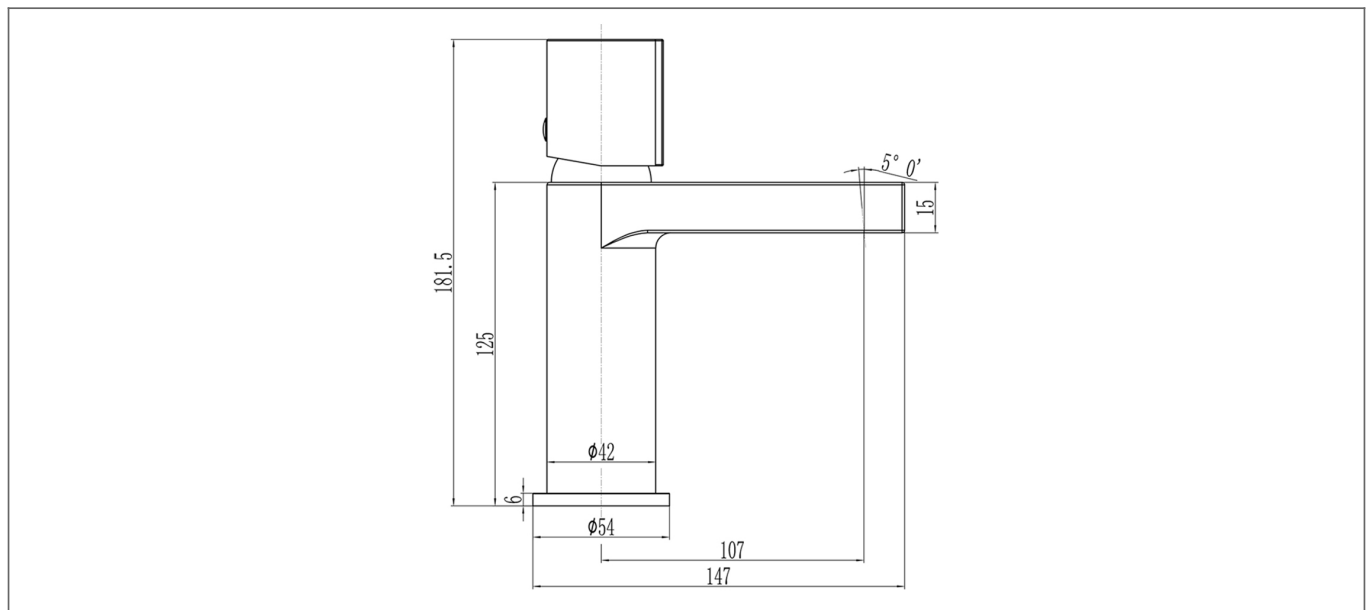

Technical Datasheet

Product Code: SY-DV05MG

Product Description: Synergy Studio DV Basin Mixer MG

Specification

Product Guarantee:	Lifetime
Barcode:	5056474512759
Material:	Brass
Handle Type:	Push Button
Tap Pressure:	Low - High Pressure
Min Operating Pressure:	0.2 Bar
Waste Included:	No
Number Of Tap Holes:	1
Projection (mm):	107
Flow Rate 0.5 Bar (L/min):	6.8
Flow Rate 1 Bar (L/min):	9.5
Flow Rate 2 Bar (L/min):	13.2
Flow Rate 3 Bar (L/min):	16
Colour:	Metallic Grey

Technical Drawing

Dimensions: All measurements are in millimetres and are subject to normal manufacturing variations.

Due to a continuing development programme to improve design and performance, we reserve all rights to vary specifications without prior notice. Please note, all accessories are for photographic purposes only.