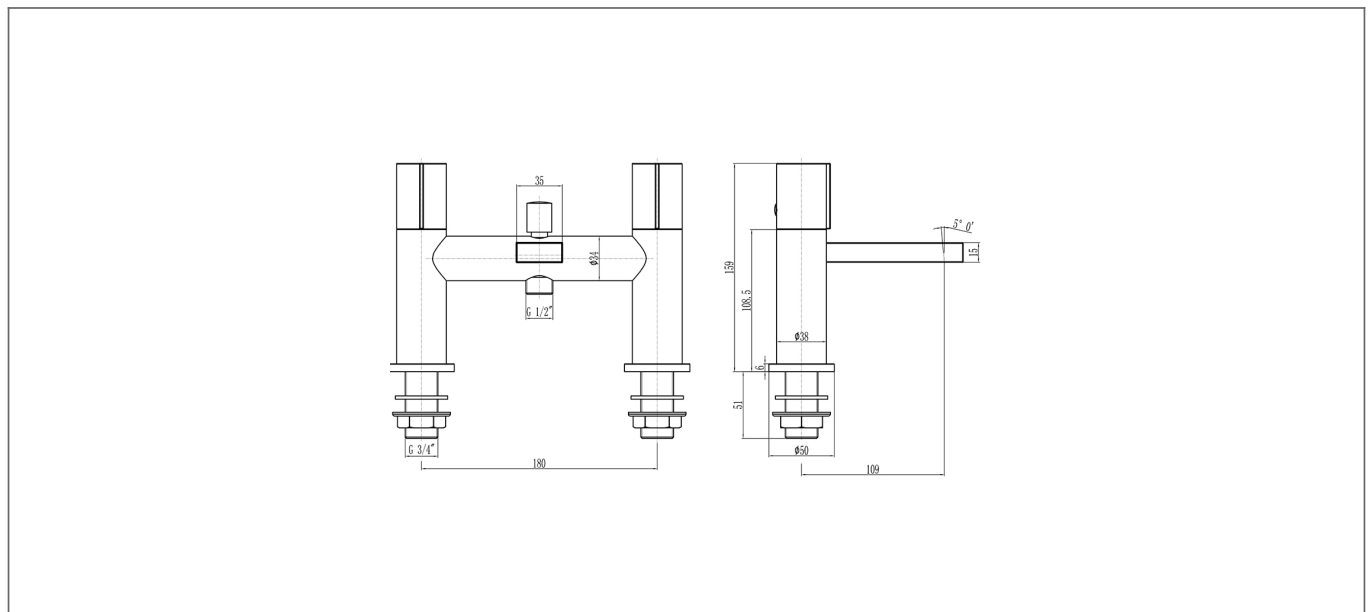

Technical Datasheet

Product Code: SY-DV04-N

Product Description: Synergy Studio DV Bath Shower Mixer CP

Specification

Product Guarantee:	Lifetime
Barcode:	5056474512735
Material:	Brass
Handle Type:	Lever
Tap Pressure:	Low - High Pressure
Min Operating Pressure:	0.2 Bar
Number Of Tap Holes:	2
Projection (mm):	109
Flow Rate 0.5 Bar (L/min):	8.5
Flow Rate 1 Bar (L/min):	11.9
Flow Rate 2 Bar (L/min):	16.9
Flow Rate 3 Bar (L/min):	20.4
Colour:	Chrome

Key Features

- Wide-ranging bathroom brassware collection with modern expressive design
- Made from brass. Chosen for its ability to become the focal point of any bathroom
- Coated in a luxury chrome finish
- Features lever control for a flawless level flow
- Ceramic disc technology for long life & smooth operation

Technical Drawing

Dimensions: All measurements are in millimetres and are subject to normal manufacturing variations.

Due to a continuing development programme to improve design and performance, we reserve all rights to vary specifications without prior notice. Please note, all accessories are for photographic purposes only.