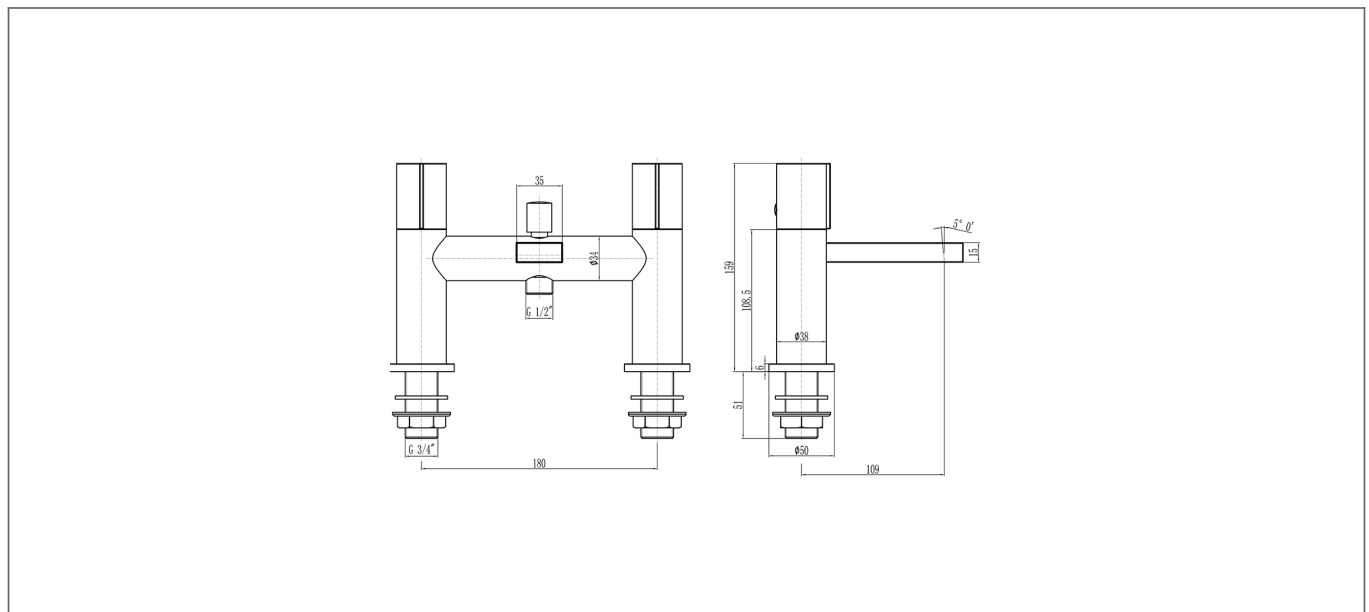

Technical Datasheet

Product Code: **SY-DV04MG**

Product Description: **Synergy Studio DV Bath Shower Mixer MG**

Specification

| | |
|----------------------------|---------------------|
| Product Guarantee: | Lifetime |
| Barcode: | 5056474512766 |
| Material: | Brass |
| Handle Type: | Lever |
| Tap Pressure: | Low - High Pressure |
| Min Operating Pressure: | 0.2 Bar |
| Number Of Tap Holes: | 2 |
| Projection (mm): | 109 |
| Flow Rate 0.5 Bar (L/min): | 8.5 |
| Flow Rate 1 Bar (L/min): | 11.9 |
| Flow Rate 2 Bar (L/min): | 16.9 |
| Flow Rate 3 Bar (L/min): | 20.4 |
| Colour: | Metallic Grey |

Key Features

- Wide-ranging bathroom brassware collection with modern expressive design
- Made from brass. Chosen for its ability to become the focal point of any bathroom
- Coated in a luxury metallic grey finish
- Features lever control for a flawless level flow
- Ceramic disc technology for long life & smooth operation

Technical Drawing

Dimensions: All measurements are in millimetres and are subject to normal manufacturing variations.

Due to a continuing development programme to improve design and performance, we reserve all rights to vary specifications without prior notice. Please note, all accessories are for photographic purposes only.