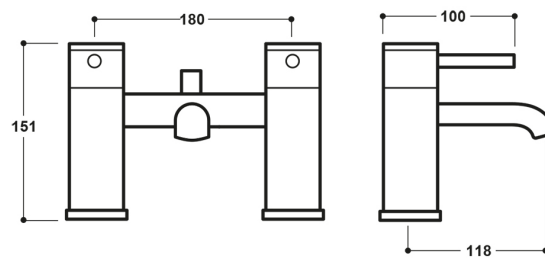

Technical Datasheet

Product Code: **SY-G04**

Product Description: **Synergy Studio G BSM CP**

Specification

Product Guarantee:	Lifetime
Barcode:	883316813447
Material:	Brass
Handle Type:	Lever
Tap Pressure:	Low - High Pressure
Min Operating Pressure:	0.2 Bar
Waste Included:	No
Number Of Tap Holes:	2
Projection (mm):	118
Colour:	Chrome

Key Features

- Wide-ranging bathroom brassware collection with modern expressive design
- Manufactured from high quality brass
- Coated in a luxury chrome finish
- Features lever control for a flawless level flow
- Complete with handset & hose

Technical Drawing

Dimensions: All measurements are in millimetres and are subject to normal manufacturing variations.

Due to a continuing development programme to improve design and performance, we reserve all rights to vary specifications without prior notice. Please note, all accessories are for photographic purposes only.