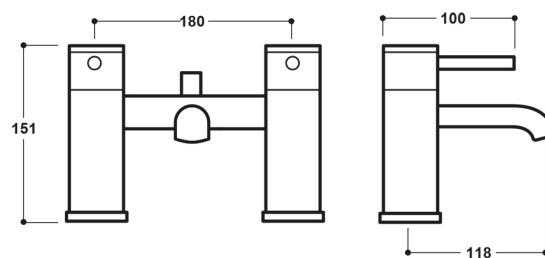

## Specification

Product Guarantee:	Lifetime
Barcode:	5056474512636
Material:	Brass
Handle Type:	Lever
Tap Pressure:	Low - High Pressure
Min Operating Pressure:	0.2 Bar
Waste Included:	No
Projection (mm):	118
Colour:	Brushed Brass

## Technical Drawing

Dimensions: All measurements are in millimetres and are subject to normal manufacturing variations.

Due to a continuing development programme to improve design and performance, we reserve all rights to vary specifications without prior notice. Please note, all accessories are for photographic purposes only.