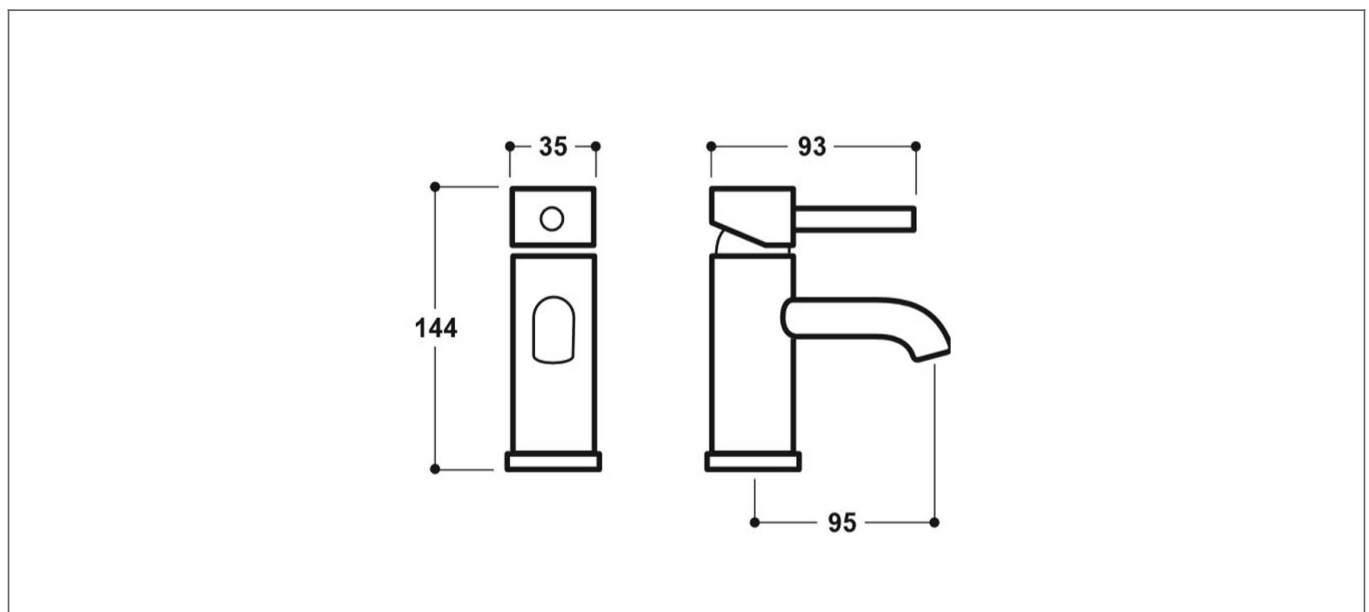

Technical Datasheet

Product Code: SY-G07BB

Product Description: Synergy Studio G Mini Basin Mono Mxr BB

Specification

Product Guarantee:	Lifetime
Barcode:	5056474512612
Material:	Brass
Handle Type:	Lever
Tap Pressure:	Low - High Pressure
Min Operating Pressure:	0.2 Bar
Waste Included:	Yes
Number Of Tap Holes:	1
Projection (mm):	95
Flow Rate 0.5 Bar (L/min):	8.1
Flow Rate 1 Bar (L/min):	11.3
Flow Rate 2 Bar (L/min):	13.8
Flow Rate 3 Bar (L/min):	15.4
Colour:	Brushed Brass

Key Features

- Create an aesthetic that is part of the constantly evolving contemporary style of present day
- Manufactured from high quality brass
- Coated in a luxury brushed brass finish
- Features lever control for a flawless level flow
- Matching brassware is also available in the Studio G range

Technical Drawing

Dimensions: All measurements are in millimetres and are subject to normal manufacturing variations.

Due to a continuing development programme to improve design and performance, we reserve all rights to vary specifications without prior notice. Please note, all accessories are for photographic purposes only.