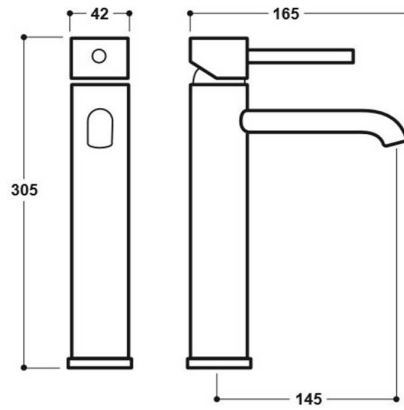

Technical Datasheet

Product Code: **SY-G08BB**

Product Description: **Synergy Studio G Tall Cold Start Mxr BB**

Specification

Product Guarantee:	Lifetime
Barcode:	5056474512629
Material:	Brass
Handle Type:	Lever
Tap Pressure:	Low - High Pressure
Min Operating Pressure:	0.2 Bar
Waste Included:	No
Number Of Tap Holes:	1
Projection (mm):	145
Flow Rate 0.1 Bar (L/min):	3.8
Flow Rate 0.5 Bar (L/min):	9.1
Flow Rate 1 Bar (L/min):	12.3
Flow Rate 2 Bar (L/min):	14.7
Flow Rate 3 Bar (L/min):	17.3
Colour:	Brushed Brass

Dimensions: All measurements are in millimetres and are subject to normal manufacturing variations.

Due to a continuing development programme to improve design and performance, we reserve all rights to vary specifications without prior notice. Please note, all accessories are for photographic purposes only.

Technical Datasheet

Product Code: SY-G08BB

Product Description: Synergy Studio G Tall Cold Start Mxr BB

Technical Drawing

Dimensions: All measurements are in millimetres and are subject to normal manufacturing variations.