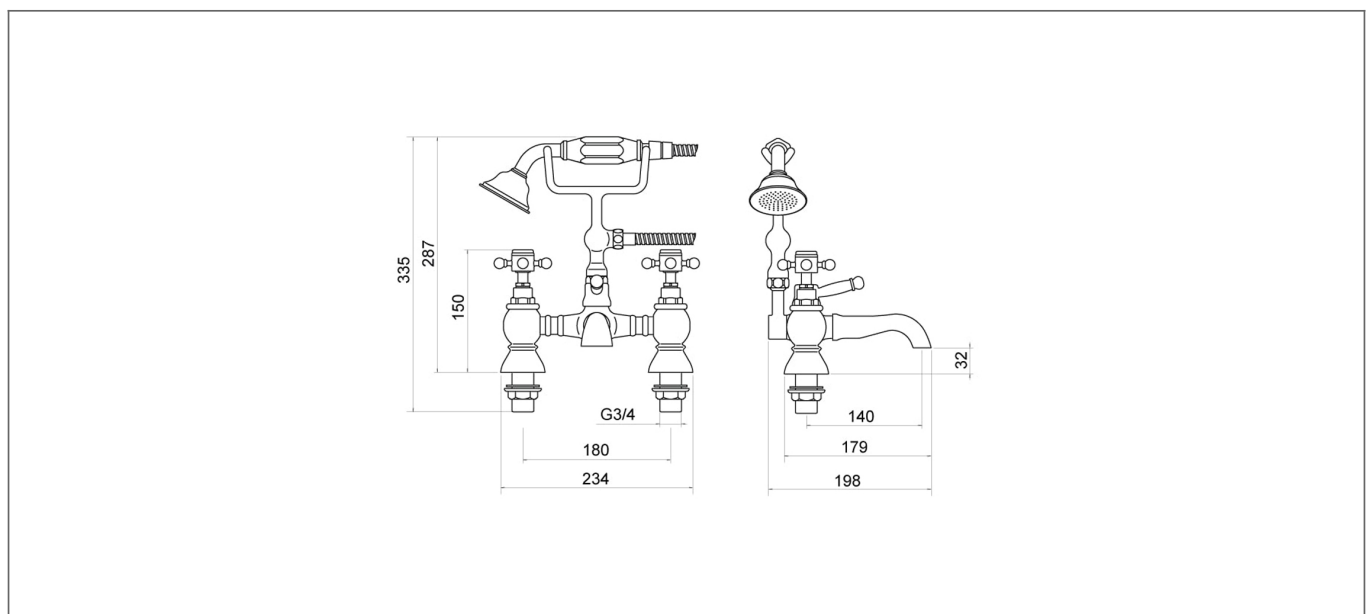

Technical Datasheet

Product Code: TT104

Product Description: **Formby Chrome Bath Shower Mixer With Kit**

Specification

Product Guarantee:	Lifetime
Barcode:	5056474502026
Material:	Brass
Handle Type:	Crosshead
Tap Pressure:	High Pressure
Min Operating Pressure:	1 Bar
Number Of Tap Holes:	2
Projection (mm):	198
Flow Rate 0.1 Bar (L/min):	6
Flow Rate 0.5 Bar (L/min):	8.8
Flow Rate 1 Bar (L/min):	12.1
Flow Rate 2 Bar (L/min):	16.4
Flow Rate 3 Bar (L/min):	20.3
Colour:	Chrome

Key Features

- Crosshead handles giving a timeless symmetry to your bathroom or kitchen
- Manufactured from high quality brass
- For piece of mind, this product comes with a market leading lifetime guarantee
- High quality, long lasting chrome finish to compliment any style of bathroom
- Part of our fantastic Trisen range of taps & showers, exclusively distributed by Robert Lee
-

Technical Drawing

Dimensions: All measurements are in millimetres and are subject to normal manufacturing variations.

Due to a continuing development programme to improve design and performance, we reserve all rights to vary specifications without prior notice. Please note, all accessories are for photographic purposes only.