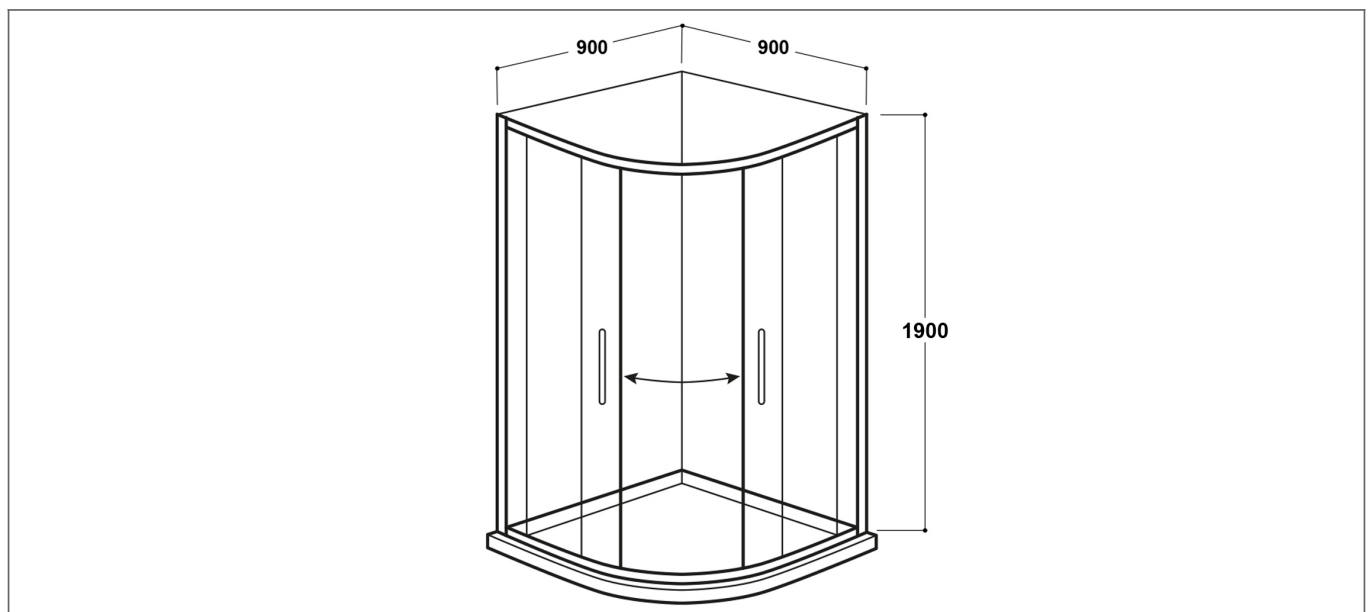

Technical Datasheet

Product Code: SY-VOD6SD008-D

Product Description: Synergy Vodas 6+ Single Door Quad 900X900x1900

Specification

Material:	Glass
Style:	Modern
Shape:	Quadrant
Orientation:	Vertical
Glass Style:	Tempered
Handle Type:	Bar
Product Guarantee:	Lifetime
Number Of Doors:	1
Barcode:	5056474501340
Product Length (mm):	70
Product Width (mm):	900
Product Height (mm):	1900

Key Features

- Ultra modern curvaceous design with smooth & stylish lines
- Manufactured from high quality 6mm safety glass (5mm fixed panel)
- Glass is coated in a nano technology preventing limescale
- Benefits from quality magnetic soft closing seals
- Features quick release double roller for easy access
- Includes chrome plated cover caps & handles
- 2 door quadrant also available to choose from

Technical Drawing

Dimensions: All measurements are in millimetres and are subject to normal manufacturing variations.

Due to a continuing development programme to improve design and performance, we reserve all rights to vary specifications without prior notice. Please note, all accessories are for photographic purposes only.