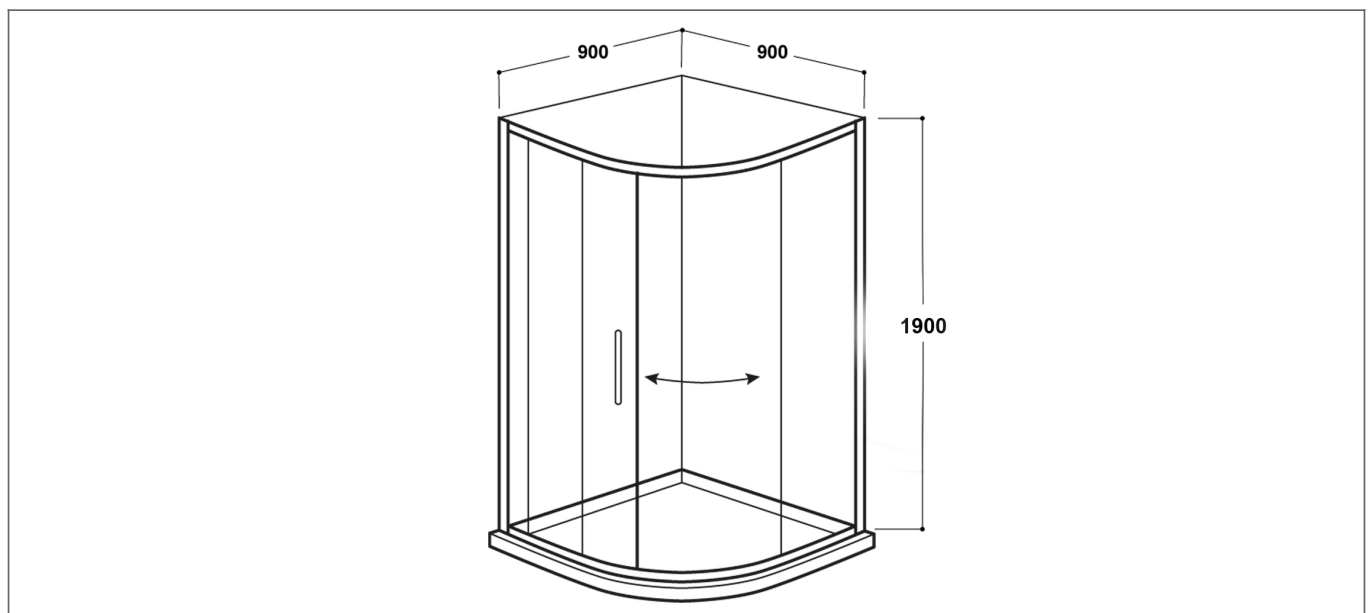

Technical Datasheet

Product Code: SY-VOD6SD008B-D

Product Description: Synergy Vodas 6+ Single Door Quad 900X900x1900

Specification

Material:	Glass
Style:	Modern
Shape:	Round
Colour:	Black
Orientation:	Vertical
Glass Style:	Tempered
Handle Type:	Bar
Product Guarantee:	Lifetime
Number Of Doors:	1
Barcode:	5056474510830
Product Length (mm):	900
Product Width (mm):	900
Product Height (mm):	1900

Key Features

- Quadrant designs are a space saving solution which are perfectly suited for smaller bathrooms
- Manufactured from high quality 6mm safety glass (5mm fixed panel)
- Glass is coated in a nano technology preventing limescale
- Benefits from quality magnetic soft closing seals
- Features quick release double roller for easy access
- Includes black plated cover caps & handles
- 2 door quadrant also available to choose from

Technical Drawing

Dimensions: All measurements are in millimetres and are subject to normal manufacturing variations.

Due to a continuing development programme to improve design and performance, we reserve all rights to vary specifications without prior notice. Please note, all accessories are for photographic purposes only.