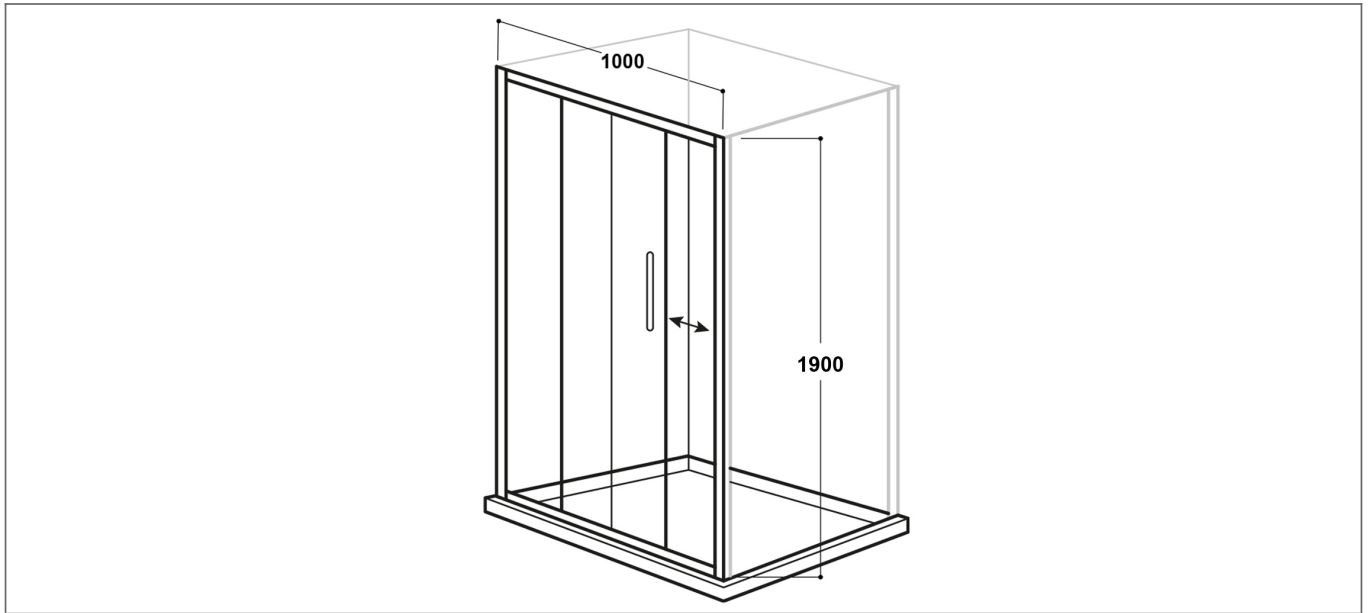

Technical Datasheet

Product Code: SY-VOD6SD010-D

Product Description: Synergy Vodas 6+ Slider Door 1000x1900 Chrome

Specification

Material:	Glass
Style:	Modern
Shape:	Rectangular
Colour:	Clear
Adjustment (mm):	40
Orientation:	Vertical
Entry Width:	390
Glass Style:	Toughened
Handle Type:	Bar
Product Guarantee:	Lifetime
Number Of Doors:	1
Barcode:	5056474501364
Product Length (mm):	40
Product Width (mm):	1000
Product Height (mm):	1850
Product Weight (kg):	27.8 kg

Key Features

- Sleek lines add an element of style to your bathroom
- Manufactured from high quality 6mm safety glass
- Glass is coated in a nano technology preventing limescale
- Benefits from quality magnetic soft closing seals
- Reverse ability enables it to be installed either right or left hand
- Features quick release double roller for easy access
- Includes chrome plated cover caps & handles
- Compatible for use with a power shower

Dimensions: All measurements are in millimetres and are subject to normal manufacturing variations.

Due to a continuing development programme to improve design and performance, we reserve all rights to vary specifications without prior notice. Please note, all accessories are for photographic purposes only.

Technical Datasheet

Product Code: SY-VOD6SD010-D

Product Description: Synergy Vodas 6+ Slider Door 1000x1900 Chrome

Technical Drawing

Dimensions: All measurements are in millimetres and are subject to normal manufacturing variations.