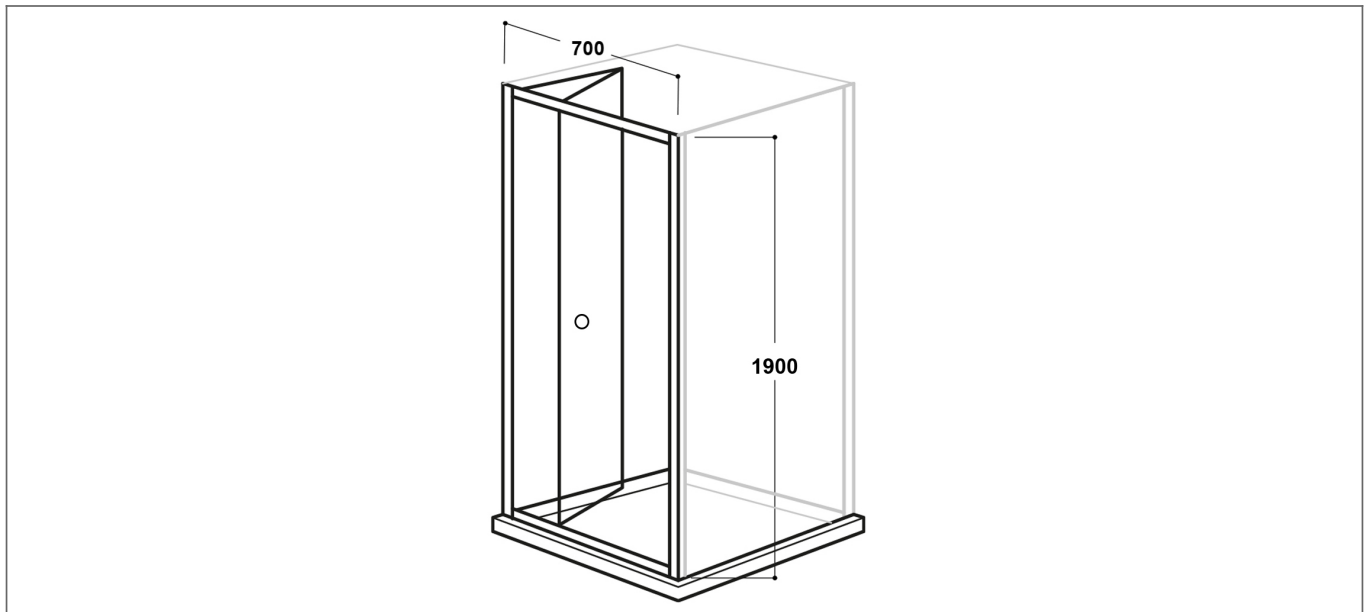

Technical Datasheet

Product Code: SY-VOD6SD030-D

Product Description: Synergy Vodas 6+ Folding Door 700x1900 Chrome

Specification

Material:	Glass
Style:	Modern
Shape:	Rectangular
Colour:	Clear
Adjustment (mm):	40
Orientation:	Vertical
Entry Width:	465
Glass Style:	Tempered
Handle Type:	Knob
Product Guarantee:	Lifetime
Number Of Doors:	1
Barcode:	5056474501685
Product Length (mm):	60
Product Width (mm):	700
Product Height (mm):	1900
Product Weight (kg):	21 kg

Key Features

- Wide-ranging bathroom furniture collection with modern expressive design
- Manufactured from high quality 6mm safety glass
- Glass is coated in a nano technology preventing limescale
- Framed designs provide more stability & are more watertight
- Benefits from high quality magnetic soft closing seals
- Features quick release double roller for easy runner removal
- Suitable for use in wetroom or with a shower tray

Dimensions: All measurements are in millimetres and are subject to normal manufacturing variations.

Due to a continuing development programme to improve design and performance, we reserve all rights to vary specifications without prior notice. Please note, all accessories are for photographic purposes only.

Technical Datasheet

Product Code: SY-VOD6SD030-D

Product Description: Synergy Vodas 6+ Folding Door 700x1900 Chrome

Technical Drawing

Dimensions: All measurements are in millimetres and are subject to normal manufacturing variations.