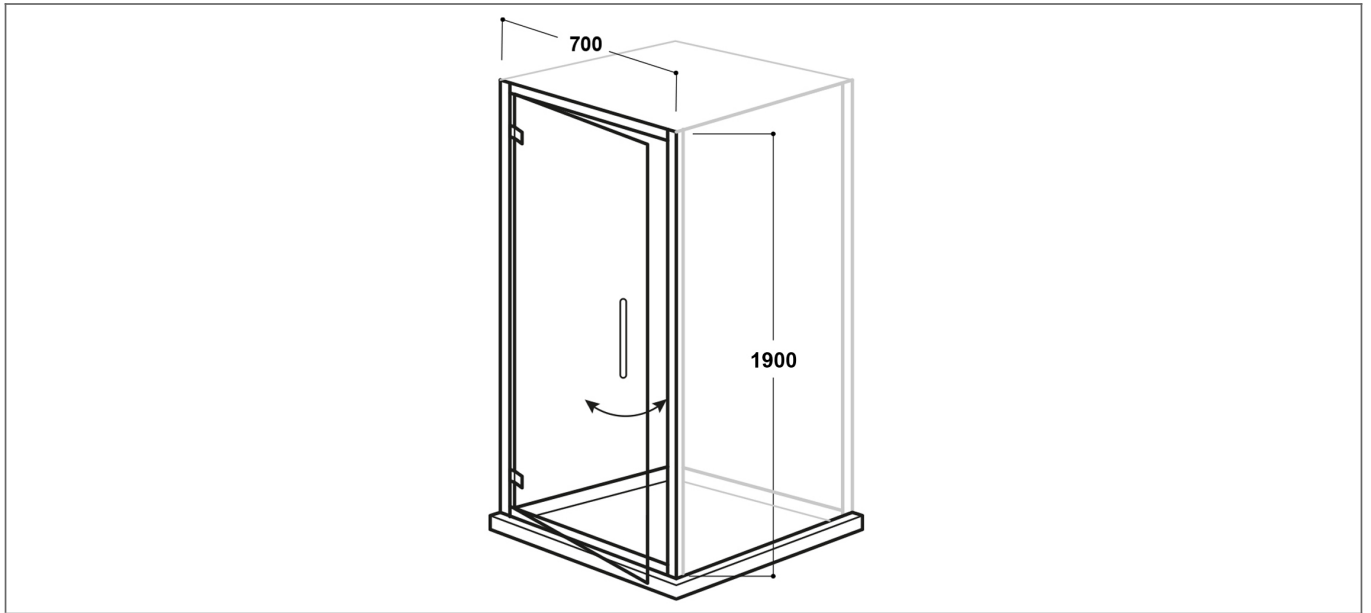

Technical Datasheet

Product Code: SY-VOD6SD040-D

Product Description: Synergy Vodas 6+ Pivot Door 700x1900 Chrome

Specification

Material:	Glass
Style:	Modern
Shape:	Rectangular
Colour:	Clear
Adjustment (mm):	40
Orientation:	Vertical
Entry Width:	454
Glass Style:	Tempered
Handle Type:	Bar
Product Guarantee:	Lifetime
Number Of Doors:	1
Barcode:	5056474501609
Product Length (mm):	50
Product Width (mm):	750
Product Height (mm):	1900

Key Features

- Wide-ranging enclosure collection with modern expressive design
- Manufactured from high quality 6mm safety glass
- Features polished chrome profiles for a sparkling finish
- Suitable for use in a wetroom or with a shower tray
- Designed specifically for installation within an alcove
- Available in 700, 760, 800 & 900mm

Dimensions: All measurements are in millimetres and are subject to normal manufacturing variations.

Due to a continuing development programme to improve design and performance, we reserve all rights to vary specifications without prior notice. Please note, all accessories are for photographic purposes only.

Technical Datasheet

Product Code: SY-VOD6SD040-D

Product Description: Synergy Vodas 6+ Pivot Door 700x1900 Chrome

Technical Drawing

Dimensions: All measurements are in millimetres and are subject to normal manufacturing variations.