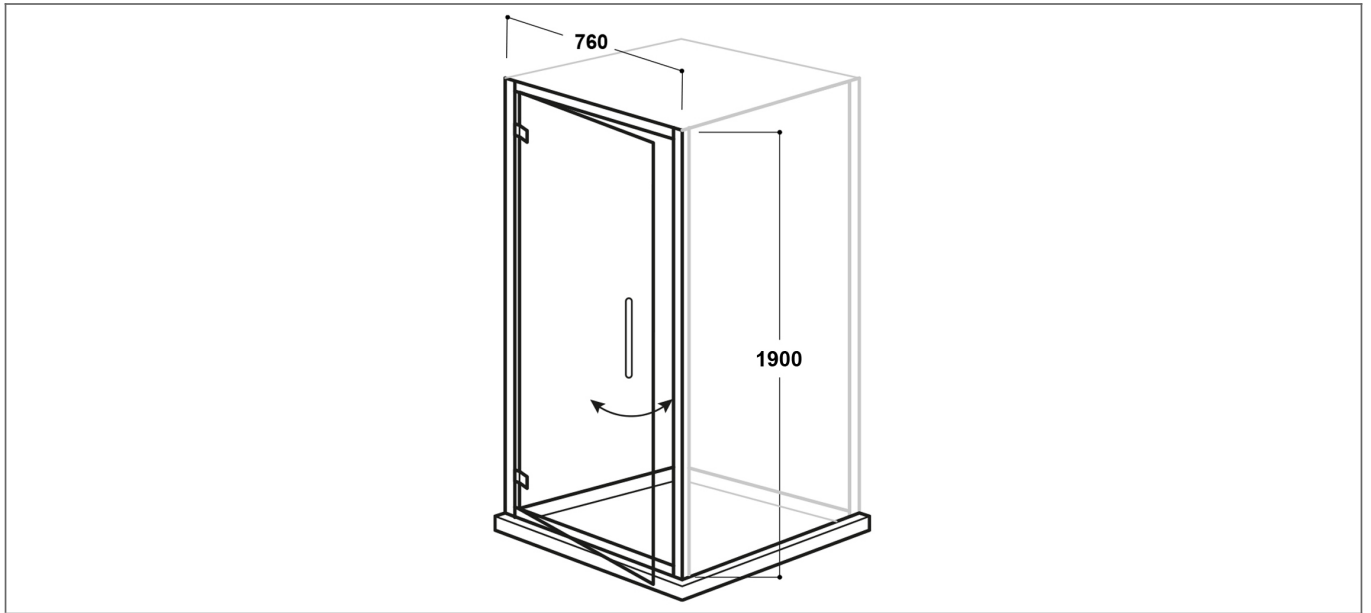

Technical Datasheet

Product Code: SY-VOD6SD041-D

Product Description: Synergy Vodas 6+ Pivot Door 760x1900 Chrome

Specification

Material:	Glass
Style:	Modern
Shape:	Rectangular
Colour:	Clear
Adjustment (mm):	40
Orientation:	Vertical
Entry Width:	514
Glass Style:	Tempered
Handle Type:	Bar
Product Guarantee:	Lifetime
Number Of Doors:	1
Barcode:	5056474501616
Product Length (mm):	50
Product Width (mm):	760
Product Height (mm):	1900

Key Features

- Wide-ranging enclosure collection with modern expressive design
- Manufactured from high quality 6mm safety glass
- Features polished chrome profiles for a sparkling finish
- Suitable for use in a wetroom or with a shower tray
- Designed specifically for installation within an alcove
- Available in 700, 760, 800 & 900mm

Dimensions: All measurements are in millimetres and are subject to normal manufacturing variations.

Due to a continuing development programme to improve design and performance, we reserve all rights to vary specifications without prior notice. Please note, all accessories are for photographic purposes only.

Technical Datasheet

Product Code: SY-VOD6SD041-D

Product Description: Synergy Vodas 6+ Pivot Door 760x1900 Chrome

Technical Drawing

Dimensions: All measurements are in millimetres and are subject to normal manufacturing variations.