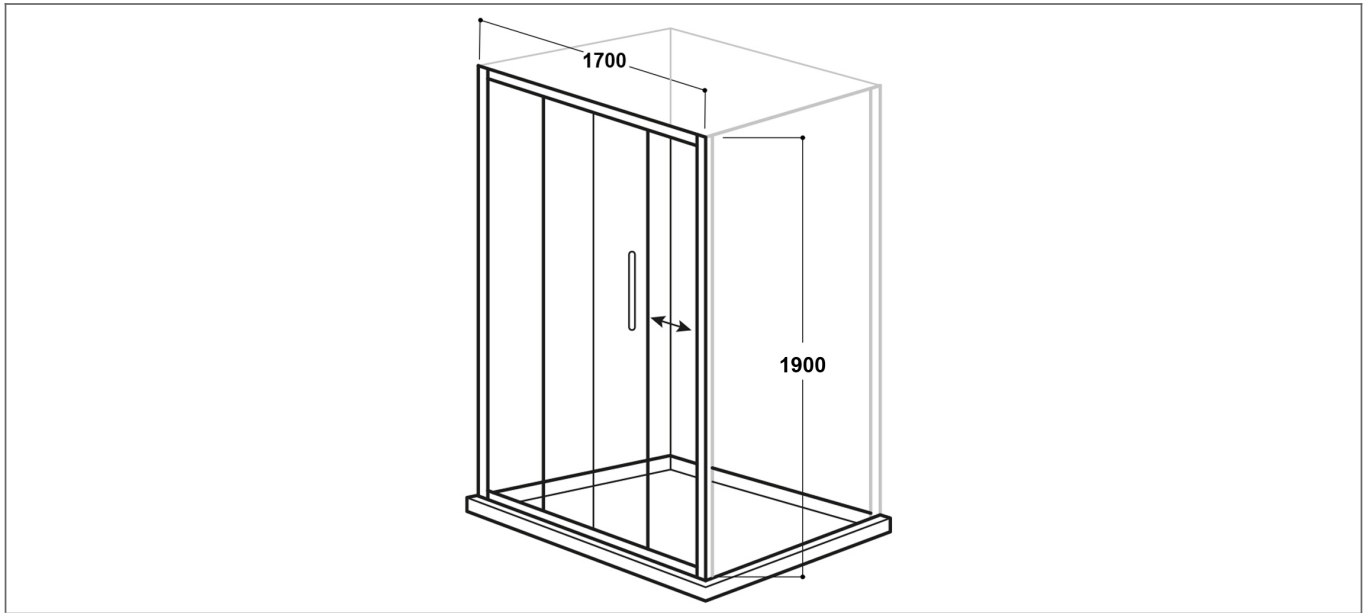

Technical Datasheet

Product Code: SY-VOD6SD078-D

Product Description: Synergy Vodas 6+ Slider Door 1700x1900 Chrome

Specification

Material:	Glass
Style:	Modern
Shape:	Rectangular
Colour:	Clear
Adjustment (mm):	40
Orientation:	Vertical
Entry Width:	650
Glass Style:	Toughened
Handle Type:	Bar
Product Guarantee:	Lifetime
Number Of Doors:	1
Barcode:	5056474501432
Product Length (mm):	40
Product Width (mm):	1700
Product Height (mm):	1900

Key Features

- Wide-ranging bathroom furniture collection with modern expressive design
- Manufactured from high quality 6mm safety glass
- Glass is coated in a nano technology preventing limescale
- Benefits from quality magnetic soft closing seals
- Reverse ability enables it to be installed either right or left hand
- Includes chrome plated cover caps & handles
- Compatible for use with a power shower

Dimensions: All measurements are in millimetres and are subject to normal manufacturing variations.

Due to a continuing development programme to improve design and performance, we reserve all rights to vary specifications without prior notice. Please note, all accessories are for photographic purposes only.

Technical Datasheet

Product Code: SY-VOD6SD078-D

Product Description: Synergy Vodas 6+ Slider Door 1700x1900 Chrome

Technical Drawing

Dimensions: All measurements are in millimetres and are subject to normal manufacturing variations.