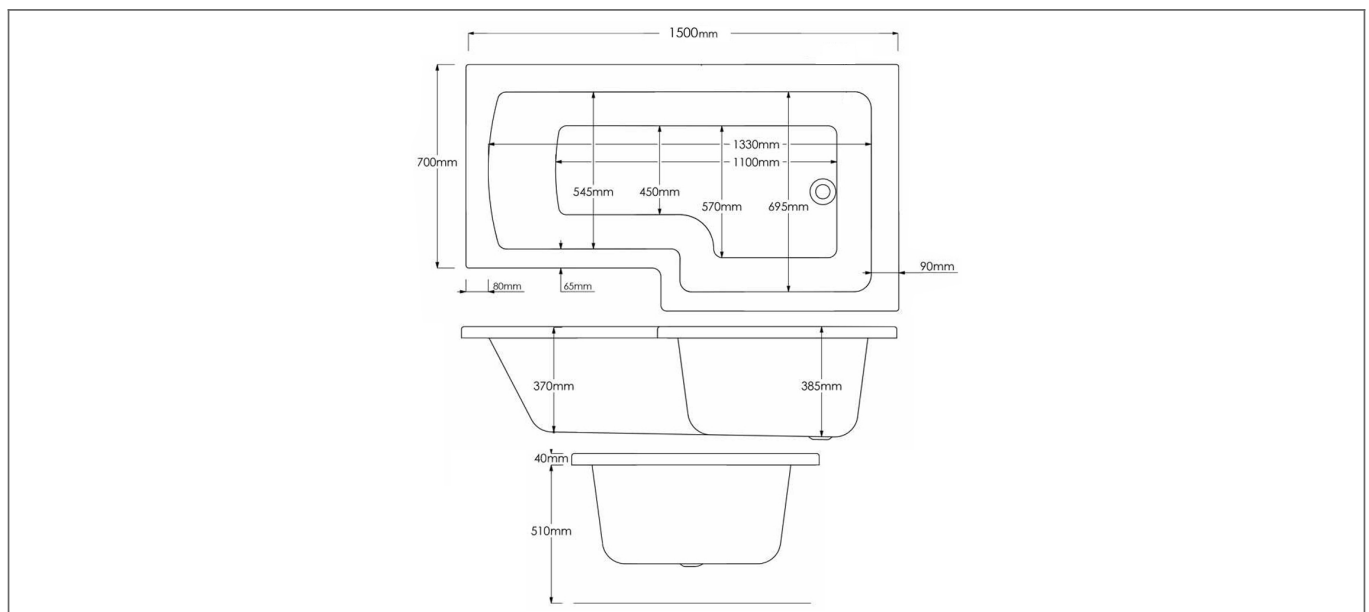

# Technical Datasheet

Product Code: SY-BEL15RP

Product Description: Synergy Berg L Bath 1500x850x700 RH Premier

## Specification

Material:	Acrylic
Style:	Modern
Shape:	L Shape
Number Of Tap Holes:	0
Bath Handing:	Right Handed
Overflow Included:	No
Waste Included:	No
Product Guarantee:	Lifetime
Water Capacity (litres):	215

## Key Features

- Spacious space saving L shaped design offers a bold & eye-catching look
- Manufactured from high quality white acrylic
- Features heavily reinforced finish on underside of bath
- Finish provides exceptional strength & heat retention
- Suitable for use with bath screen to create shower enclosure
- Panels & wastes are available to purchase from Synergy
- Alternatively available in 1700mm with left hand & standard finish options

## Technical Drawing

Dimensions: All measurements are in millimetres and are subject to normal manufacturing variations.

Due to a continuing development programme to improve design and performance, we reserve all rights to vary specifications without prior notice. Please note, all accessories are for photographic purposes only.