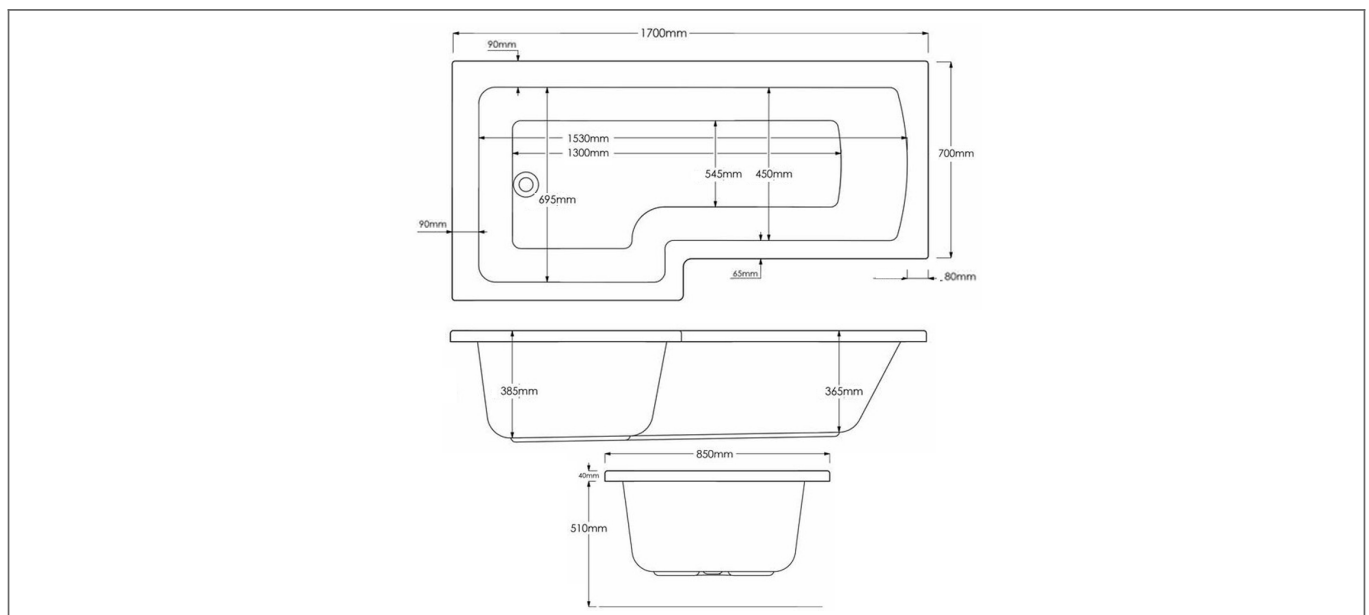

# Technical Datasheet

Product Code: SY-BEL17LP

Product Description: Synergy Berg L Bath 1700x850x700 LH Premier

## Specification

Material:	Acrylic
Style:	Modern
Shape:	L Shape
Number Of Tap Holes:	0
Bath Handing:	Left Handed
Overflow Included:	No
Waste Included:	No
Product Guarantee:	Lifetime
Water Capacity (litres):	225

## Key Features

- Spacious space saving L shaped design offers a bold & eye-catching look
- Manufactured from high quality white acrylic
- Features heavily reinforced finish on underside of bath
- Finish provides exceptional strength & heat retention
- Suitable for use with bath screen to create shower enclosure
- Panels & wastes are available to purchase from Synergy
- Alternatively available in 1500mm with left hand & standard finish options

## Technical Drawing

Dimensions: All measurements are in millimetres and are subject to normal manufacturing variations.

Due to a continuing development programme to improve design and performance, we reserve all rights to vary specifications without prior notice. Please note, all accessories are for photographic purposes only.