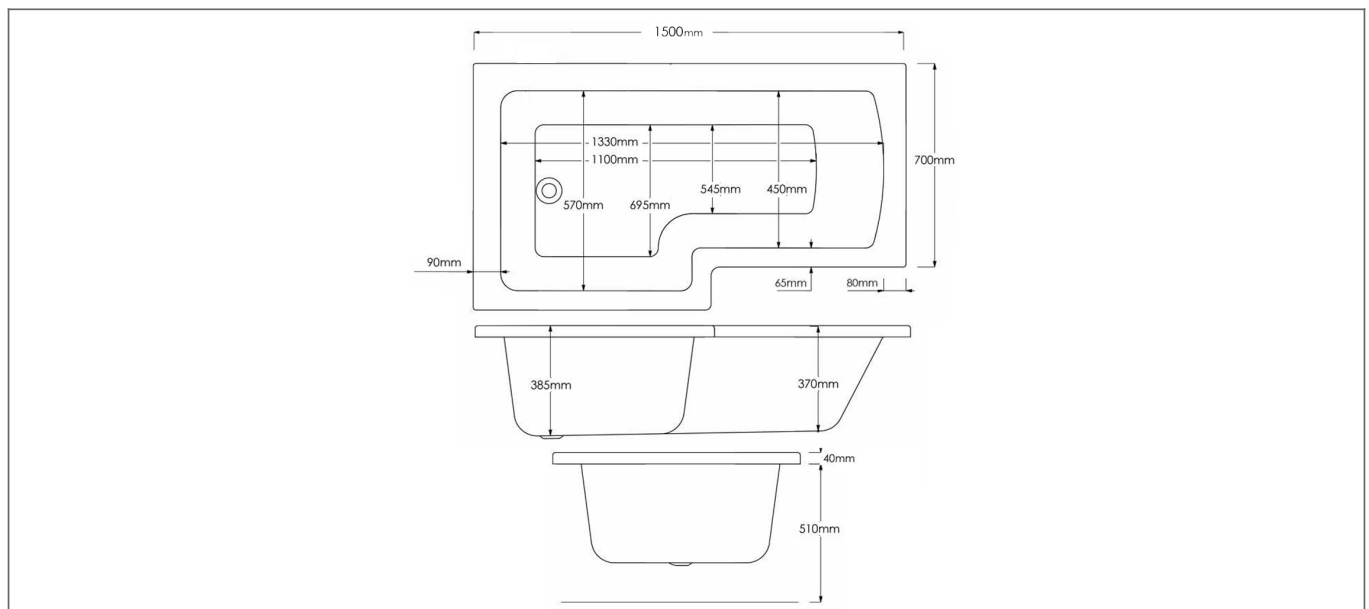

Technical Datasheet

Product Code: SY-BEL15L

Product Description: Synergy Berg L Bath 1500x850x700 LH

Specification

Material:	Acrylic
Style:	Modern
Shape:	L Shape
Number Of Tap Holes:	0
Bath Handing:	Left Handed
Overflow Included:	No
Waste Included:	No
Product Guarantee:	Lifetime
Water Capacity (litres):	215

Key Features

- Spacious space saving L shaped design offers a bold & eye-catching look
- Manufactured from high quality white acrylic
- Suitable for use with bath screen to create shower enclosure
- Ideal for free standing mixer use but can be drilled if needed
- Panels & wastes are available to purchase from Synergy
- Alternatively available in right hand & a optional premier finish

Technical Drawing

Dimensions: All measurements are in millimetres and are subject to normal manufacturing variations.

Due to a continuing development programme to improve design and performance, we reserve all rights to vary specifications without prior notice. Please note, all accessories are for photographic purposes only.