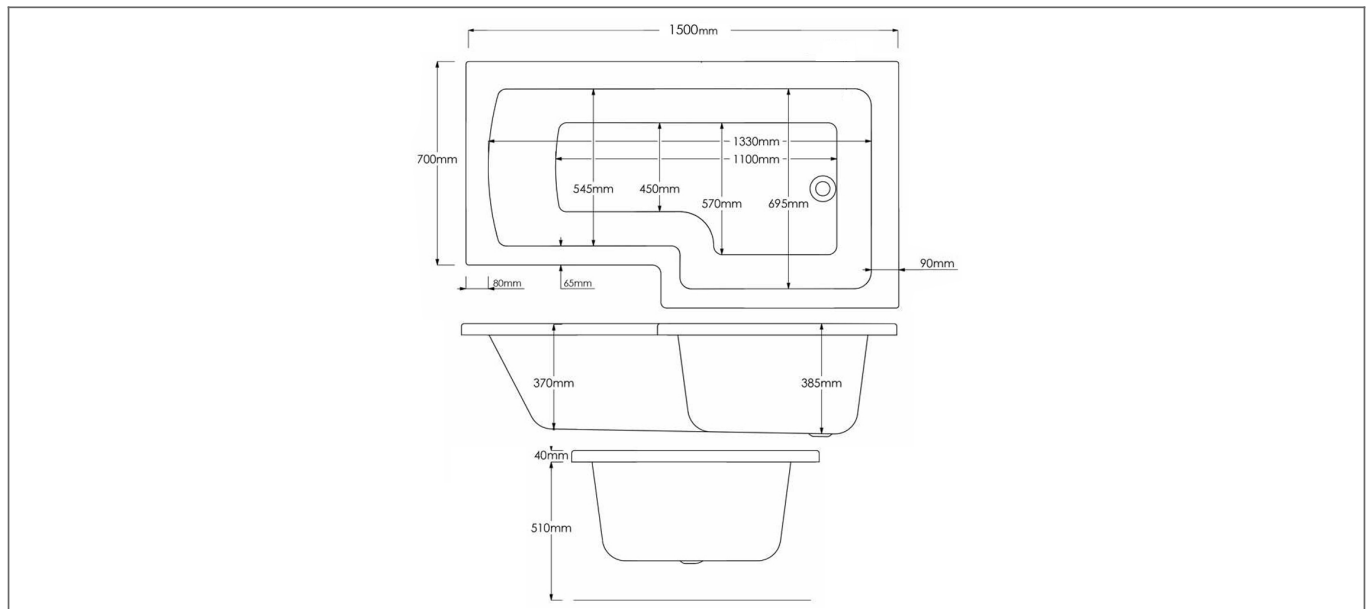

Technical Datasheet

Product Code: SY-BEL15R

Product Description: Synergy Berg L Bath 1500x850x700 RH

Specification

Material:	Acrylic
Style:	Modern
Shape:	L Shape
Number Of Tap Holes:	0
Bath Handing:	Right Handed
Overflow Included:	No
Waste Included:	No
Product Guarantee:	Lifetime
Water Capacity (litres):	215

Key Features

- Spacious space saving L shaped design offers a bold & eye-catching look
- Manufactured from high quality white acrylic
- Suitable for use with bath screen to create shower enclosure
- Ideal for free standing mixer use but can be drilled if needed
- Panels & wastes are available to purchase from Synergy
- Alternatively available in 1700mm with left hand & premier finish options

Technical Drawing

Dimensions: All measurements are in millimetres and are subject to normal manufacturing variations.

Due to a continuing development programme to improve design and performance, we reserve all rights to vary specifications without prior notice. Please note, all accessories are for photographic purposes only.