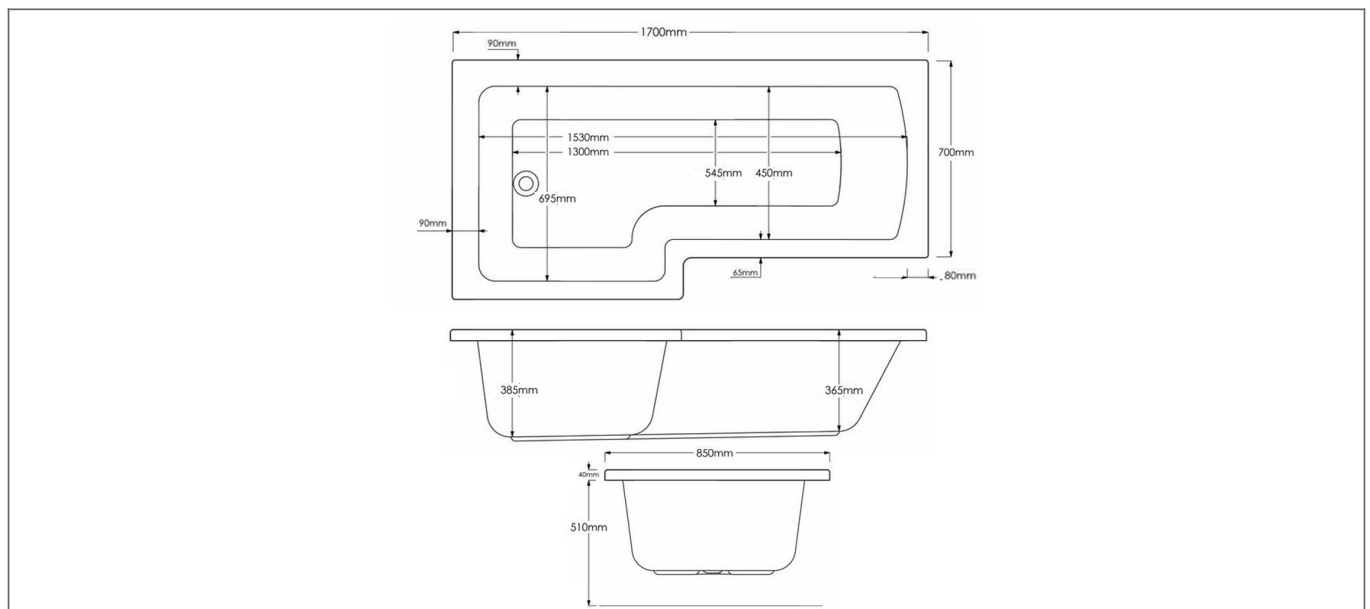

# Technical Datasheet

Product Code: SY-BEL17L

Product Description: Synergy Berg L Bath 1700x850x700 LH

## Specification

Material:	Acrylic
Style:	Modern
Shape:	L Shape
Number Of Tap Holes:	0
Bath Handing:	Left Handed
Overflow Included:	No
Waste Included:	No
Product Guarantee:	Lifetime
Water Capacity (litres):	225

## Key Features

- Spacious space saving L shaped design offers a bold & eye-catching look
- Manufactured from high quality white acrylic
- Suitable for use with bath screen to create shower enclosure
- Ideal for free standing mixer use but can be drilled if needed
- Panels & wastes are available to purchase from Synergy
- Alternatively available in 1500mm with right hand & premier finish options

## Technical Drawing

Dimensions: All measurements are in millimetres and are subject to normal manufacturing variations.

Due to a continuing development programme to improve design and performance, we reserve all rights to vary specifications without prior notice. Please note, all accessories are for photographic purposes only.