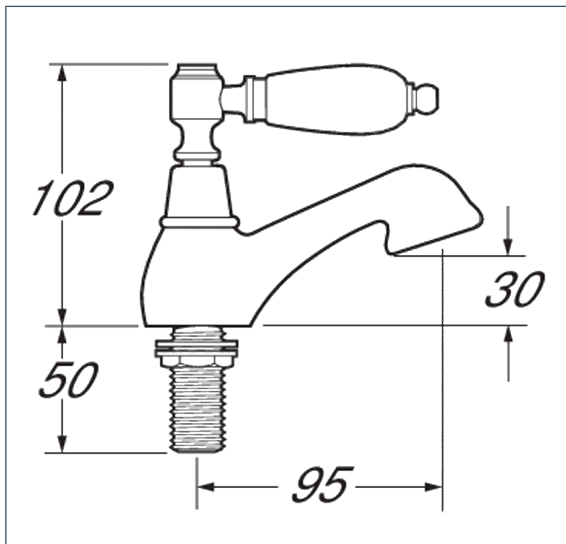

Flow (Bar - l/min, open outlet)

Spout

Flow 0.1	Flow 0.3	Flow 0.5	Flow 1.0	Flow 2.0	Flow 3.0	Flow 4.0	Flow 5.0
7.5	13	15.5	16.5	19	24	28	32

1505007