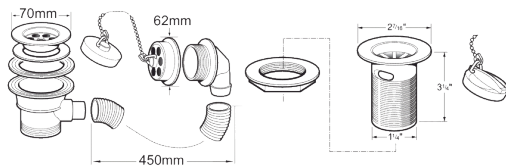

WASTES

DevaTM by METHVEN

Waste

1 1/4" basin, 1 1/2" bath gold waste and overflow set

Product Code: WST27/501

Finish: Gold

Features

Construction: ABS
Inlet Connections: 1 1/4" & 1 1/2"

- 1 1/4" Basin Waste
- 1 1/2" Bath Waste and Overflow

*Please refer to website for full warranty details.

**1 YEAR
GUARANTEE**

*TERMS APPLY

www.deva-uk.com · 0800 195 1602 · sales@uk.methven.com