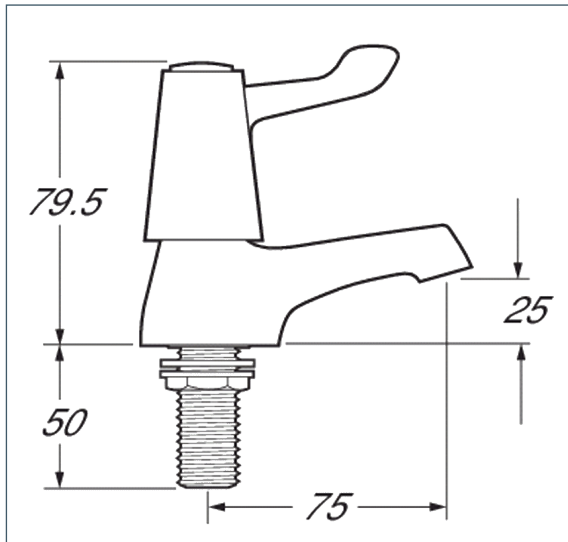

Deva Lever Range

Lever action basin taps

Product Code: DLT101

Finish: Chrome

Features

- Construction: Brass
- Valve/Cartridge type: Ceramic Disc
- Supply: Suitable for all plumbing systems
- Working Pressures: 0.1 - 5.0 bar
- Inlet connections: 1/2" BSP
- Flexi or Copper: Plastic Backnuts

- 1/4 turn ceramic handles ensure a smooth operation
- Products which are easy to use by all the family

*Please refer to website for full warranty details.

Flow (Bar - l/min, open outlet)

Spout

Flow 0.1	Flow 0.3	Flow 0.5	Flow 1.0	Flow 2.0	Flow 3.0	Flow 4.0	Flow 5.0
6	9.3	13	16	20	25	30	34

2003774

2004324

12 YEAR GUARANTEE
ON ALL DEVA CHROME TAPS
*TERMS APPLY