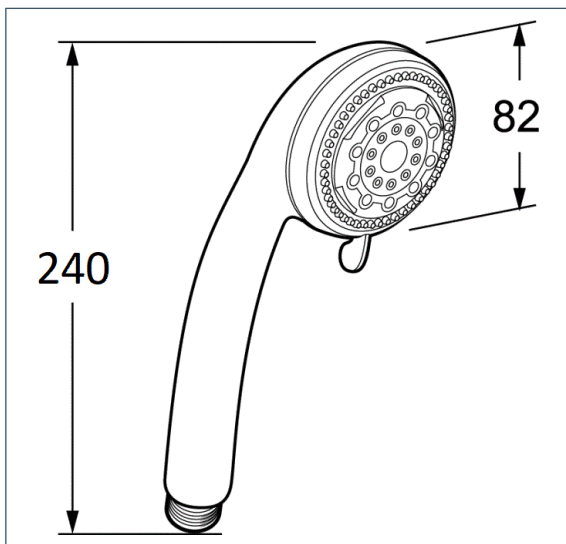

SHOWERS

Heads

5 mode handset

Product Code: HANM04

Finish: Chrome

DevaTM by METHVEN

Features

Construction:	ABS
Supply:	Suitable for high pressure only
Working Pressures:	0.5 - 5.0 bar
Handset Function:	5

- Rub clean nozzles
- 5 individual spray patterns

*Please refer to website for full warranty details.

Flow (Bar - l/min, open outlet)

Handset

Flow 0.1 Flow 0.3 Flow 0.5 Flow 1.0 Flow 2.0 Flow 3.0 Flow 4.0 Flow 5.0