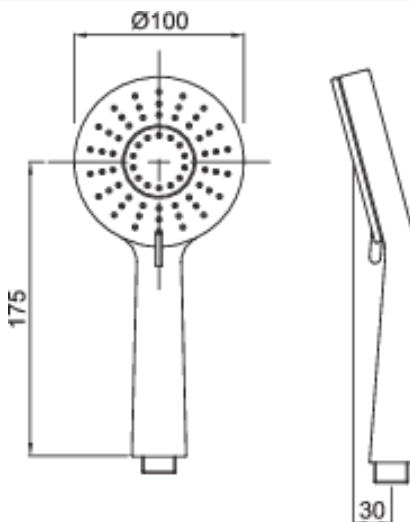

SHOWERS

No Specific Range

3 mode handset - 100MM

Product Code: HANM09

Finish: Chrome

DevaTM by METHVEN

Features

Construction: ABS

Inlet Connections: N/A

- Rub clean nozzles
- Chrome face plate

*Please refer to website for full warranty details.

1704413

**1 YEAR
GUARANTEE**

*TERMS APPLY

www.deva-uk.com · 0800 195 1602 · sales@uk.methven.com