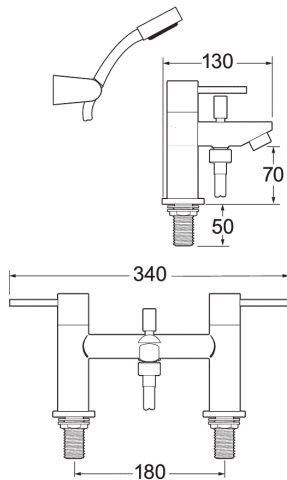

## Insignia deck mounted bath shower mixer

Product Code: INS106

Finish: Chrome

### Features

Construction:	Brass & ABS
Valve/Cartridge type:	Ceramic Disc
Supply:	Suitable for high pressure only
Working Pressures:	0.5 - 5.0 bar
Inlet connections:	3/4" BSP

- Comes complete with single mode shower kit and wall bracket
- 1/4 turn ceramic handles ensure a smooth operation
- Single mode handset
- Products which are easy to use by all the family

#### Spout

Flow 0.1	Flow 0.3	Flow 0.5	Flow 1.0	Flow 2.0	Flow 3.0	Flow 4.0	Flow 5.0
8	12	16	21	30	36	39	43

#### Handset

2.5	7	9	13	15	19	21	24
-----	---	---	----	----	----	----	----

2007749

2012801

**12 YEAR GUARANTEE**  
ON ALL DEVA CHROME TAPS  
\*TERMS APPLY