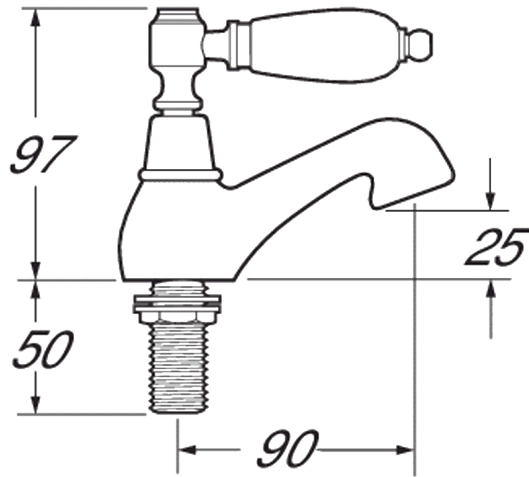

*Please refer to website for full warranty details.