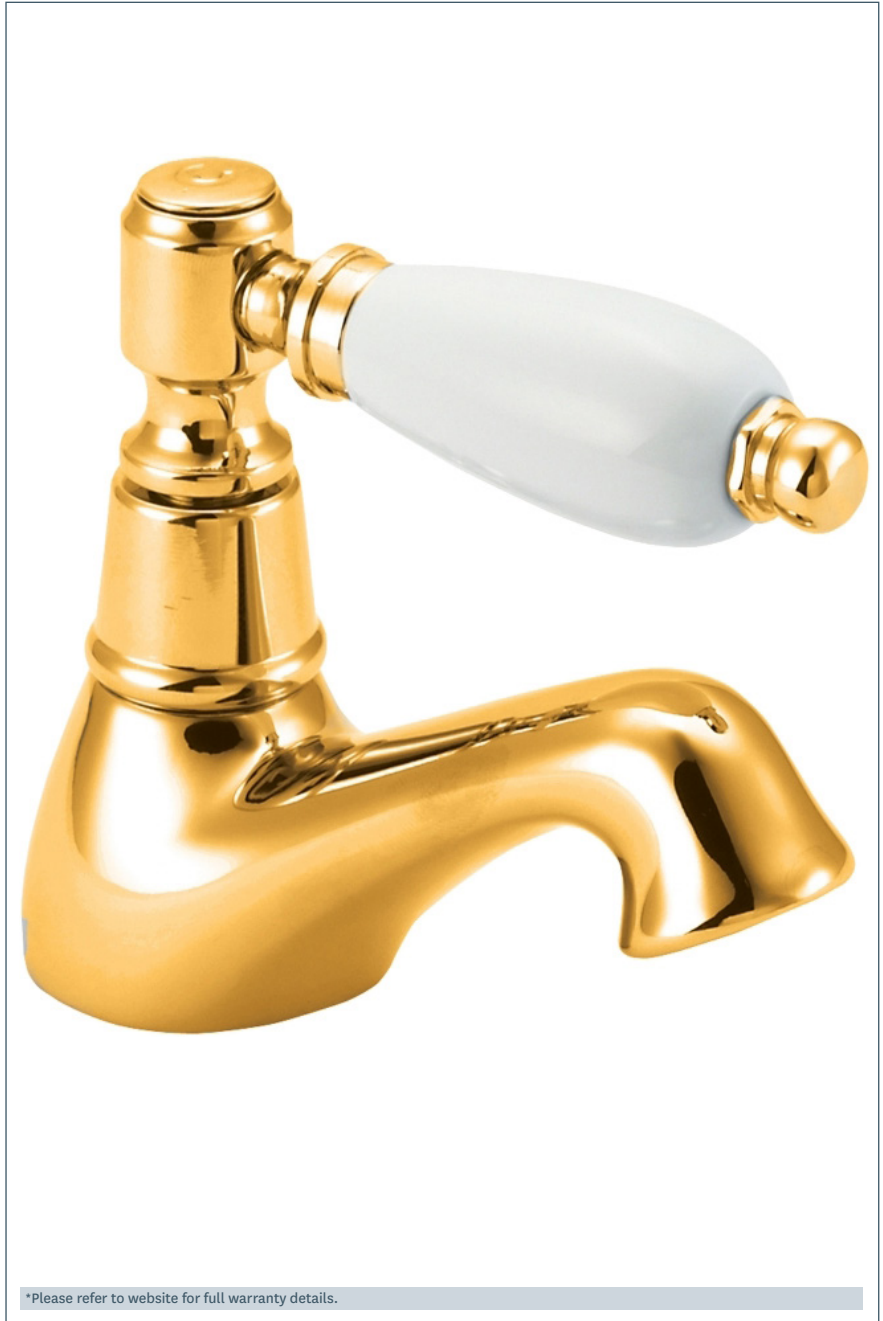

Georgian

Georgian gold basin taps

Product Code: GE01/501

Finish: Gold

Features

Construction:	Brass & Resin
Valve/Cartridge type:	Ceramic Disc
Supply:	Suitable for all plumbing systems
Working Pressures:	0.1 - 5.0 bar
Inlet connections:	1/2" BSP
Flexi or Copper:	Plastic Backnuts

- 1/4 turn ceramic handles ensure a smooth operation
- Products which are easy to use by all the family

*Please refer to website for full warranty details.

Flow (Bar - l/min, open outlet)

Spout

Flow 0.1	Flow 0.3	Flow 0.5	Flow 1.0	Flow 2.0	Flow 3.0	Flow 4.0	Flow 5.0
6	9.3	13	16	20	25	30	34