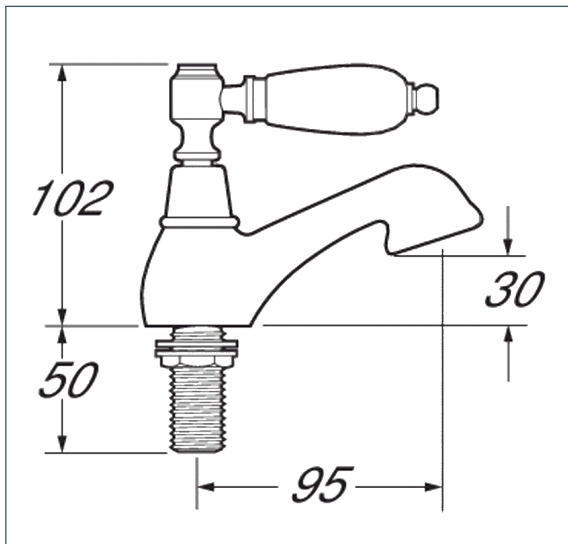

Flow (Bar - l/min, open outlet)

Spout

Flow 0.1	Flow 0.3	Flow 0.5	Flow 1.0	Flow 2.0	Flow 3.0	Flow 4.0	Flow 5.0
7.5	13	15.5	16.5	19	24	28	32

2006761

2006318

**5 YEAR
GUARANTEE**
*TERMS APPLY