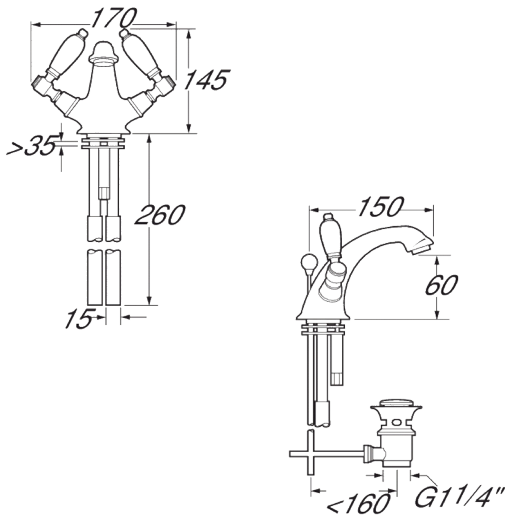

Georgian

Georgian gold mono basin mixer with pop up waste

Product Code: GE04/501

Finish: Gold

Features

Construction:	Brass & Resin
Valve/Cartridge type:	Ceramic Disc
Supply:	Suitable for all plumbing systems
Working Pressures:	0.1 - 5.0 bar
Inlet connections:	15mm copper
Flexi or Copper:	Copper Tails

- Comes complete with a lever operated pop up waste
- 1/4 turn ceramic handles ensure a smooth operation
- Products which are easy to use by all the family

*Please refer to website for full warranty details.

Flow (Bar - l/min, open outlet)

Spout

Flow 0.1	Flow 0.3	Flow 0.5	Flow 1.0	Flow 2.0	Flow 3.0	Flow 4.0	Flow 5.0
5	8	11	17	23	27	30	34

2003801

2006810