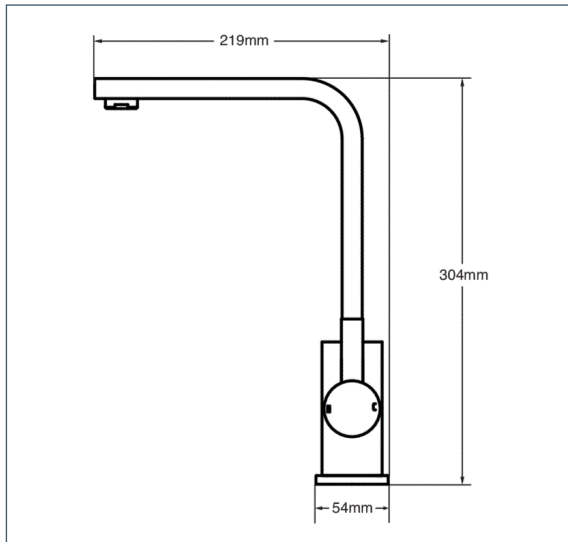

Kitchen Mixers

Camden Sink Mixer

Product Code: CDN104

Finish: Chrome

Features

Construction:	Brass
Valve/Cartridge type:	Ceramic Cartridge
Supply:	Suitable for all plumbing systems
Working Pressures:	0.3 - 5.0 bar
Inlet connections:	1/2" BSP
Flexi or Copper:	Flexi Tails

- Ceramic Cartridge for smooth operation
- Tilt and turn temperature and flow control
- Swivel Spout
- In full colour packaging

Flow (Bar - l/min, open outlet)

Spout

Flow 0.1	Flow 0.3	Flow 0.5	Flow 1.0	Flow 2.0	Flow 3.0	Flow 4.0	Flow 5.0
3.3	5.3	6.7	8.9	12.4	15.2	17.4	19.2

1912730

1912321

12 YEAR GUARANTEE
ON ALL DEVA CHROME TAPS
*TERMS APPLY