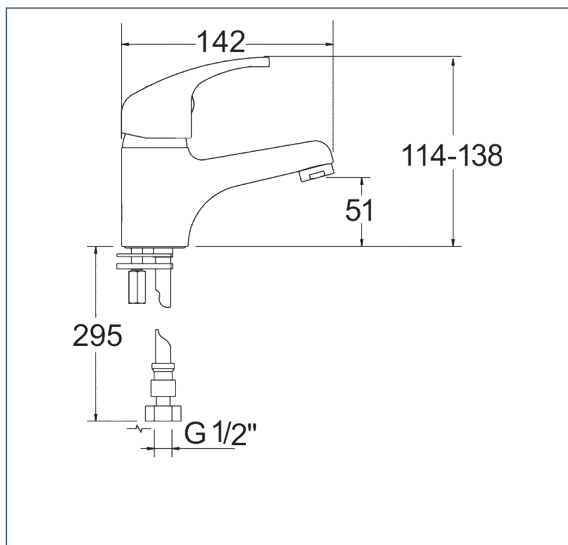

Lace Range

Lace mono basin mixer

Product Code: LACE113

Finish: Chrome

Features

Construction:	Brass
Valve/Cartridge type:	Ceramic Cartridge
Supply:	Suitable for all plumbing systems
Working Pressures:	0.2 - 5.0 bar
Inlet connections:	1/2" BSP
Flexi or Copper:	Flexi Tails

Flow (Bar - l/min, open outlet)

Spout

Flow 0.1	Flow 0.3	Flow 0.5	Flow 1.0	Flow 2.0	Flow 3.0	Flow 4.0	Flow 5.0
4.9	8.6	11	15.8	22.3	27.2		

2003759

2004312

12 YEAR GUARANTEE
ON ALL DEVA CHROME TAPS
*TERMS APPLY