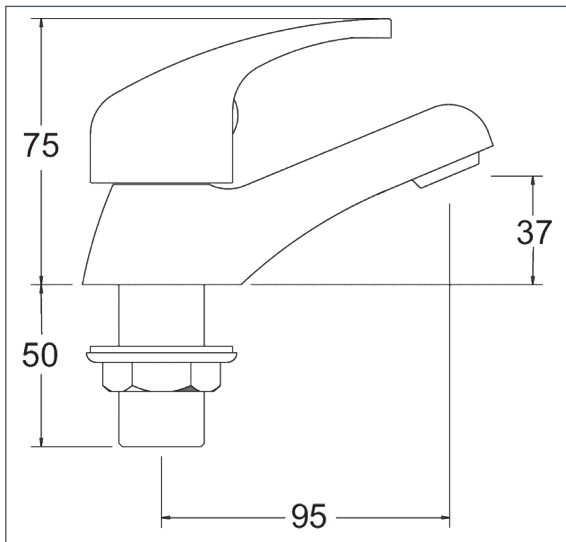

Lace

Lace bath taps

Product Code: LACE102

Finish: Chrome

Features

Construction:	Brass
Valve/Cartridge type:	Ceramic Disc
Supply:	Suitable for all plumbing systems
Working Pressures:	0.2 - 5.0 bar
Inlet connections:	3/4" BSP
Flexi or Copper:	Plastic Backnuts

- 1/4 turn ceramic handles ensure a smooth operation
- Optimised for bath filling
- Products which are easy to use by all the family

*Please refer to website for full warranty details.

Flow (Bar - l/min, open outlet)

Spout

Flow 0.1	Flow 0.3	Flow 0.5	Flow 1.0	Flow 2.0	Flow 3.0	Flow 4.0	Flow 5.0
5.7	8.7	12.1	17.8	24.3			

2007704

2007302

12 YEAR GUARANTEE
ON ALL DEVA CHROME TAPS
*TERMS APPLY