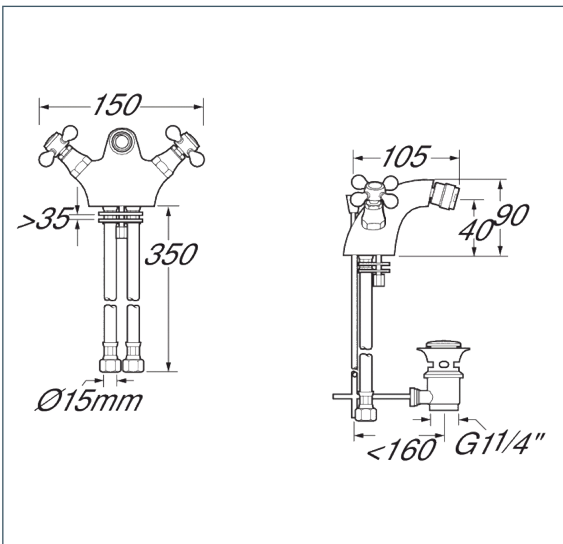

## Tudor gold bidet mixer with pop up waste

Product Code: TUD114/501

Finish: Gold

### Features

- Construction: Brass & Resin
- Valve/Cartridge type: Standard
- Supply: Suitable for all plumbing systems
- Working Pressures: 0.1 - 5.0 bar
- Inlet connections: 1/2" BSP
- Flexi or Copper: Copper Tails

### Flow (Bar - l/min, open outlet)