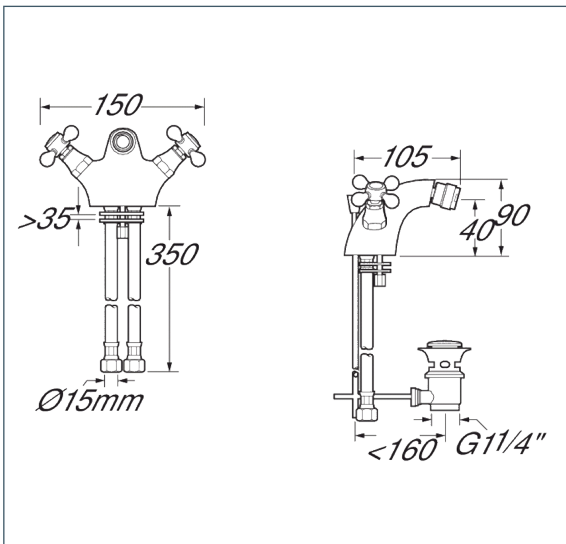

## Tudor bidet mixer with pop up waste

Product Code: TUD114

Finish: Chrome

### Features

- Construction: Brass & Resin
- Valve/Cartridge type: Standard
- Supply: Suitable for all plumbing systems
- Working Pressures: 0.1 - 5.0 bar
- Inlet connections: 1/2" BSP
- Flexi or Copper: Copper Tails

### Flow (Bar - l/min, open outlet)

#### Spout

Flow 0.1	Flow 0.3	Flow 0.5	Flow 1.0	Flow 2.0	Flow 3.0	Flow 4.0	Flow 5.0
5	8	11	17	23	27	30	34

**12 YEAR  
GUARANTEE**  
ON ALL DEVA  
CHROME TAPS  
\*TERMS APPLY