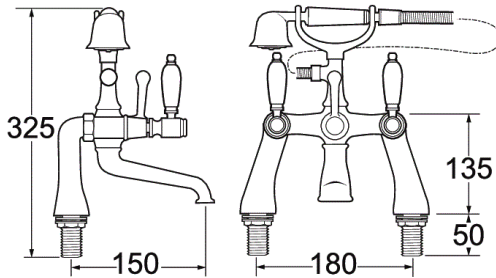

## Georgian gold pillar mounted bath shower mixer

Product Code: GE03/501

Finish: Gold

### Features

Construction:	Brass & Resin
Valve/Cartridge type:	Ceramic Disc
Supply:	Suitable for all plumbing systems
Working Pressures:	0.3 - 5.0 bar
Inlet connections:	3/4" BSP

- Comes complete with single mode shower kit and wall bracket
- Product can be wall or deck mounted
- 1/4 turn ceramic handles ensure a smooth operation
- Single mode handset
- Products which are easy to use by all the family