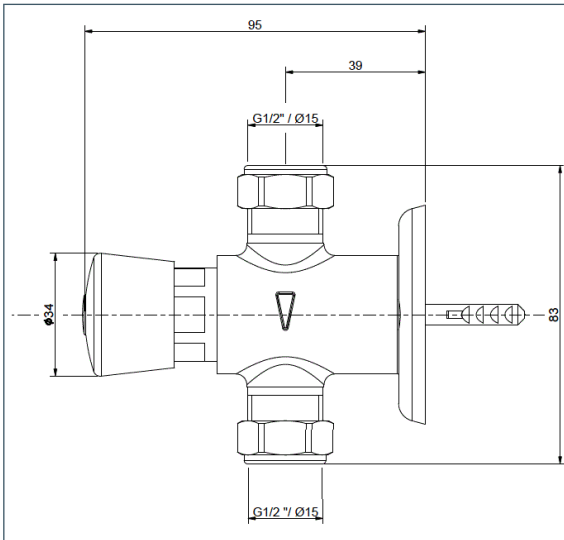

SHOWERS

DevaTM by METHVEN

Non Concussive

Pre-set exposed shower valve

Product Code: NCT002

Finish: Chrome

Features

Construction:	BRASS
Shower Valve:	Manual
Supply:	Suitable for all plumbing systems
Working Pressures:	0.2 - 5.0 bar
Inlet connections:	15mm Copper
Operation:	Pre-set automatic shut off after approximately 20 seconds

Flow (Bar - l/min, open outlet)

Outlet

Flow 0.1	Flow 0.3	Flow 0.5	Flow 1.0	Flow 2.0	Flow 3.0	Flow 4.0	Flow 5.0
3.7	5.9	7.3	9.0	13.0	16.0	21.0	21.0

\$"##9#*"

2010731

www.deva-uk.com · 0800 195 1602 · sales@uk.methven.com