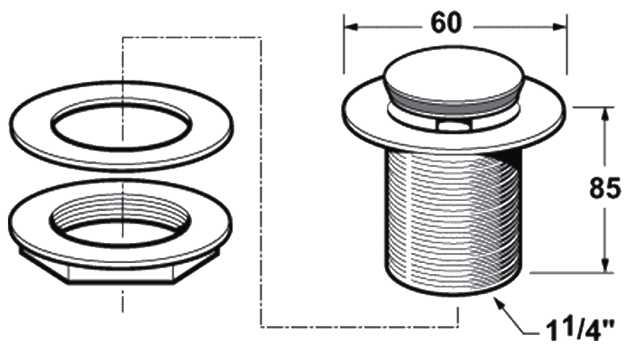

1 1/4" Slotted Press Top Basin Waste Matte Black

· Simply push to open & close

CONSTRUCTION: Brass

INLET CONNECTIONS: G1 1/4"

PTW300/MB

Matte Black

WRAS APPROVED PRODUCT

2007730