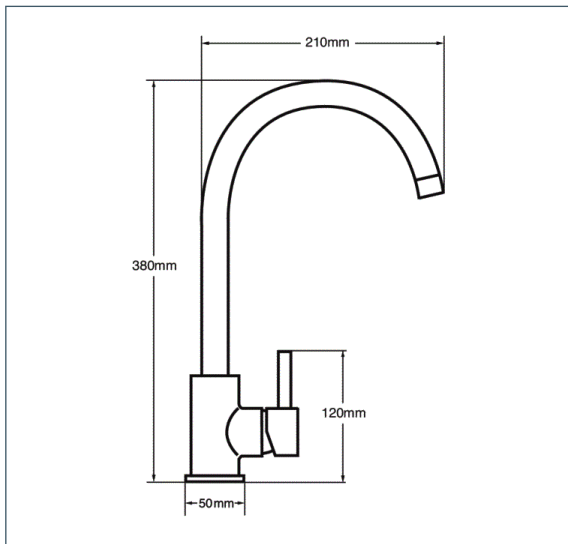

Kitchen Taps

Indi Sink Mixer

Product Code: IND104

Finish: Chrome

Features

| | |
|-----------------------|-----------------------------------|
| Construction: | Brass |
| Valve/Cartridge type: | Ceramic Cartridge |
| Supply: | Suitable for all plumbing systems |
| Working Pressures: | 0.3 - 5.0 bar |
| Inlet connections: | 1/2" BSP |
| Flexi or Copper: | Flexi Tails |

- Ceramic Cartridge for smooth operation
- Tilt and turn temperature and flow control
- Swivel Spout
- In full colour packaging

*Please refer to website for full warranty details.

Flow (Bar - l/min, open outlet)

Spout

| Flow 0.1 | Flow 0.3 | Flow 0.5 | Flow 1.0 | Flow 2.0 | Flow 3.0 | Flow 4.0 | Flow 5.0 |
|----------|----------|----------|----------|----------|----------|----------|----------|
| 2.9 | 4.8 | 6.1 | 8.3 | 11.6 | 14.1 | 16.3 | 18.2 |