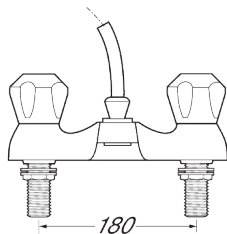

### Features

- Construction: Brass & ABS
- Valve/Cartridge type: Standard
- Supply: Suitable for all plumbing systems
- Working Pressures: 0.1 - 5.0 bar
- Inlet connections: 3/4" BSP

• Comes complete with single mode shower kit and wall bracket

#### Handset

3	6.1	8.5	12	14.5	18	20	22
---	-----	-----	----	------	----	----	----

2009318

2008723

**12 YEAR  
GUARANTEE**

ON ALL DEVA  
CHROME TAPS

\*TERMS APPLY