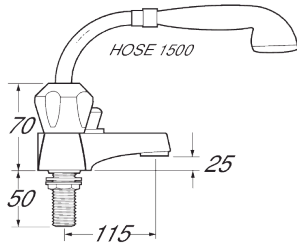

## Profile deck mounted bath shower mixer

Product Code: DCM106

Finish: Chrome

### Features

- Construction: Brass & ABS
- Valve/Cartridge type: Standard
- Supply: Suitable for all plumbing systems
- Working Pressures: 0.1 - 5.0 bar
- Inlet connections: 3/4" BSP

• Comes complete with single mode shower kit and wall bracket

#### Handset

3	6.1	8.5	12	14.5	18	20	22
---	-----	-----	----	------	----	----	----

2009318

2008723

**12 YEAR  
GUARANTEE**

ON ALL DEVA  
CHROME TAPS

\*TERMS APPLY