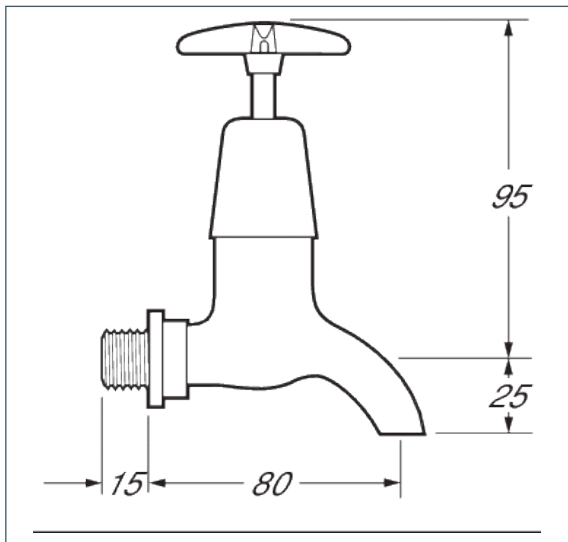

Cross Top Range

Cross handle 1/2" BS5412 valve bib taps

Product Code: 095X

Finish: Chrome

Features

| | |
|--------------------|-----------------------------------|
| Construction: | Brass |
| Supply: | Suitable for all plumbing systems |
| Working Pressures: | 0.1 - 5.0 bar |
| Inlet connections: | 1/2" BSP |
| Flexi or Copper: | Plastic Backnuts |

- Conforms to BS5412 standard
- Additional set of red and blue indices included

*Please refer to website for full warranty details.

Flow (Bar - l/min, open outlet)

Spout

| Flow 0.1 | Flow 0.3 | Flow 0.5 | Flow 1.0 | Flow 2.0 | Flow 3.0 | Flow 4.0 | Flow 5.0 |
|----------|----------|----------|----------|----------|----------|----------|----------|
| 8 | 11.5 | 16 | 18 | 20 | 36 | 39 | 43 |

2107800

2009730

12 YEAR GUARANTEE
ON ALL DEVA CHROME TAPS

*TERMS APPLY