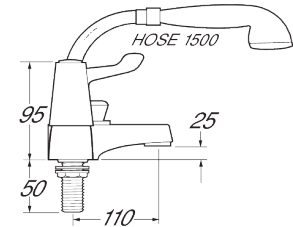

Features

- Construction: Brass & ABS
- Valve/Cartridge type: Ceramic Disc
- Supply: Suitable for all plumbing systems
- Working Pressures: 0.3 - 5.0 bar
- Inlet connections: 3/4" BSP

- Comes complete with single mode shower kit and wall bracket
- 1/4 turn ceramic handles ensure a smooth operation
- Products which are easy to use by all the family