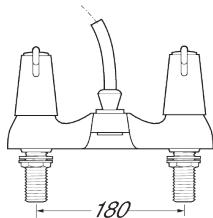

Features

- Construction: Brass & ABS
- Valve/Cartridge type: Ceramic Disc
- Supply: Suitable for all plumbing systems
- Working Pressures: 0.3 - 5.0 bar
- Inlet connections: 3/4" BSP

- Comes complete with single mode shower kit and wall bracket
- 1/4 turn ceramic handles ensure a smooth operation
- Products which are easy to use by all the family