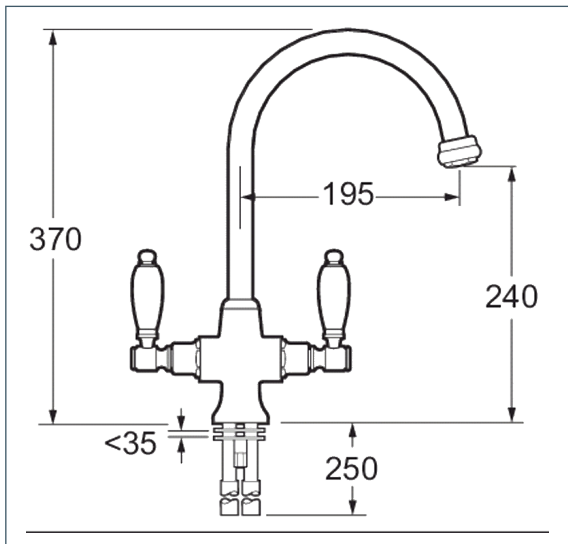

Classic

Georgian brushed nickel mono sink mixer

Product Code: SM056/NI

Finish: Brushed Nickel

Features

| | |
|-----------------------|-----------------------------------|
| Construction: | Brass |
| Valve/Cartridge type: | Ceramic Disc |
| Supply: | Suitable for all plumbing systems |
| Working Pressures: | 0.3 - 5.0 bar |
| Inlet connections: | 15mm Copper |
| Flexi or Copper: | Copper Tails |

- Swivel Spout
- Dual Flow
- 1/4 turn ceramic handles ensure a smooth operation
- Products which are easy to use by all the family

*Please refer to website for full warranty details.

Flow (Bar - l/min, open outlet)

Spout

| Flow 0.1 | Flow 0.3 | Flow 0.5 | Flow 1.0 | Flow 2.0 | Flow 3.0 | Flow 4.0 | Flow 5.0 |
|----------|----------|----------|----------|----------|----------|----------|----------|
| 3.9 | 6 | 7.6 | 11.2 | 16 | 18 | 21 | 23 |